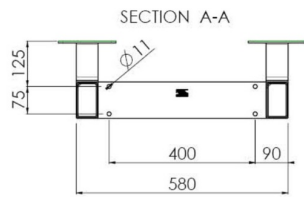

All trademarks and registered trademarks acknowledged. E & O E. Specification subject to change without notice. All LCD's comply with ISO-9241-307:2008 in connection with pixel defects.