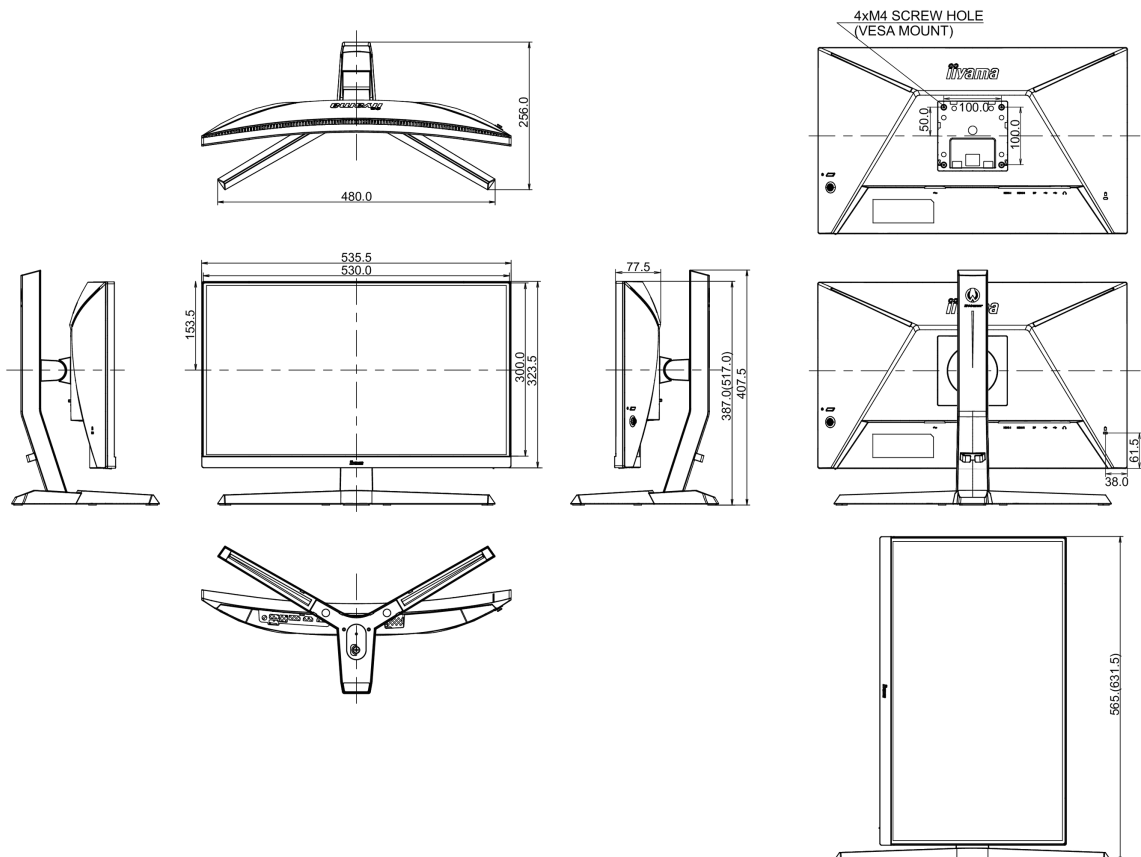

## 04 MECHANICAL

Display position adjustments	height, tilt
Height adjustment	130mm
Tilt angle	18° up; 5° down
VESA mounting	100 x 100mm
Cable management system	yes

## 08 DIMENSIONS / WEIGHT

Product dimensions W x H x D	535.5 x 387 (517) x 256mm
Box dimensions W x H x D	694 x 506 x 221mm
Weight (without box)	4.8kg
Weight (with box)	6.8kg
EAN code	4948570118144

*All trademarks and registered trademarks acknowledged. E & O E. Specification subject to change without notice. All LCD's comply with ISO-9241-307:2008 in connection with pixel defects.*