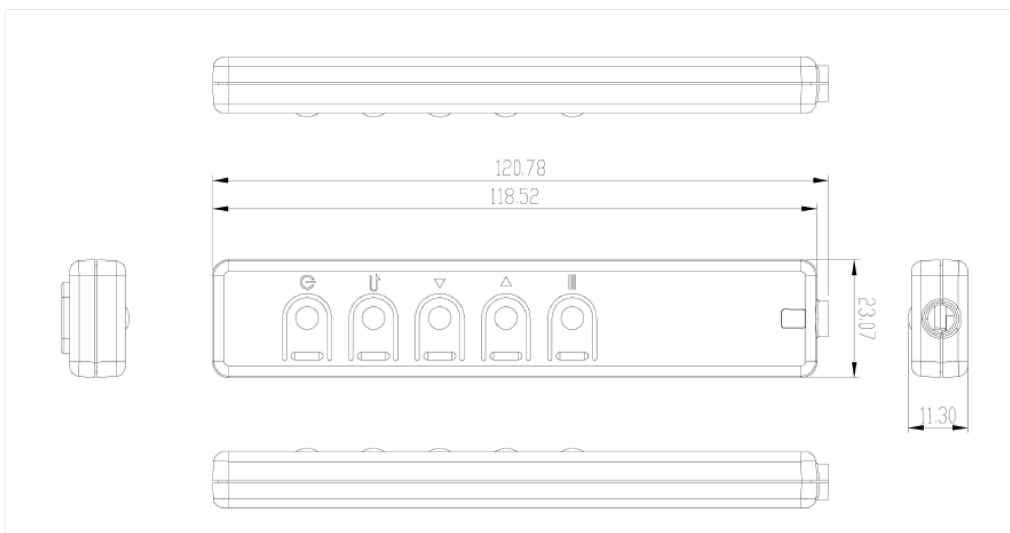

### External control pad for TFix39 Series

This external control pad is specially for the open frame touch monitors of the 39 Series.

#### 01 DIMENSIONS / WEIGHT

EAN code

4948570032693

*All trademarks and registered trademarks acknowledged. E & O E. Specification subject to change without notice. All LCD's comply with ISO-9241-307:2008 in connection with pixel defects.*