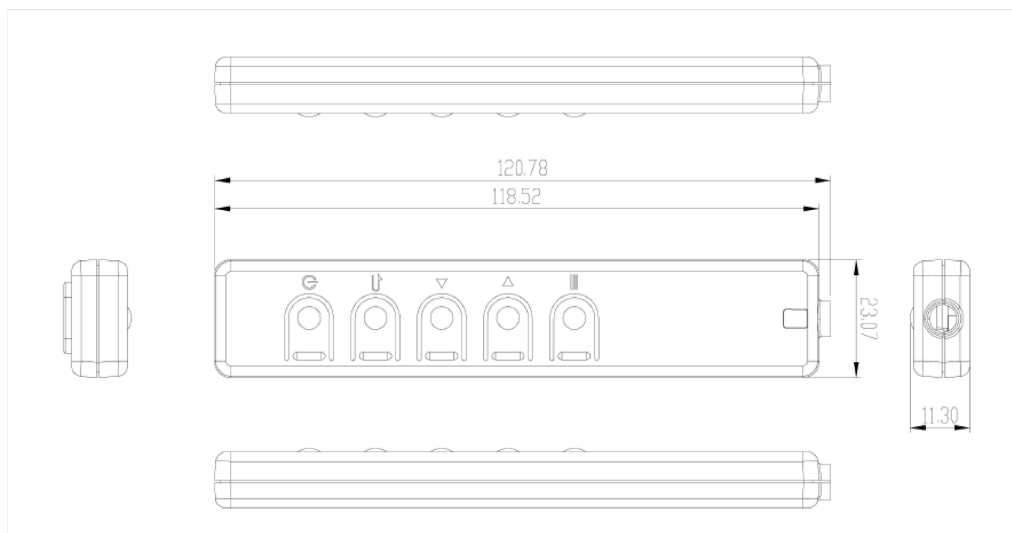

External control pad for TFxx39 Series

This external control pad is specially for the open frame touch monitors of the 39 Series.

01 DIMENSIONS / WEIGHT

EAN code

4948570032693

All trademarks and registered trademarks acknowledged. E & O E. Specification subject to change without notice. All LCD's comply with ISO-9241-307:2008 in connection with pixel defects.