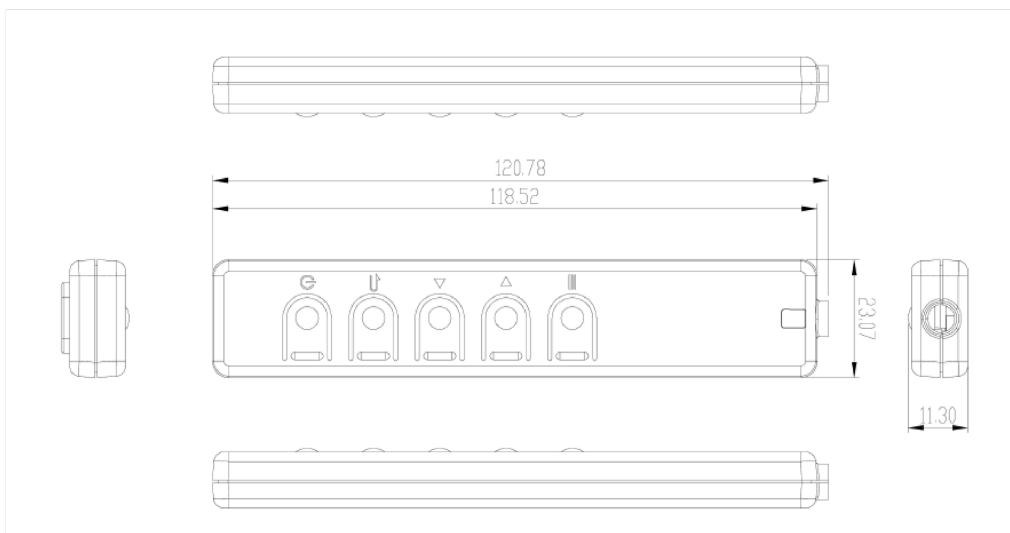

External control pad for TFix39 Series

This external control pad is specially for the open frame touch monitors of the 39 Series.

01 MÉRETEK / SÚLY

EAN kód

4948570032693

All trademarks and registered trademarks acknowledged. E & O E. Specification subject to change without notice. All LCD's comply with ISO-9241-307:2008 in connection with pixel defects.