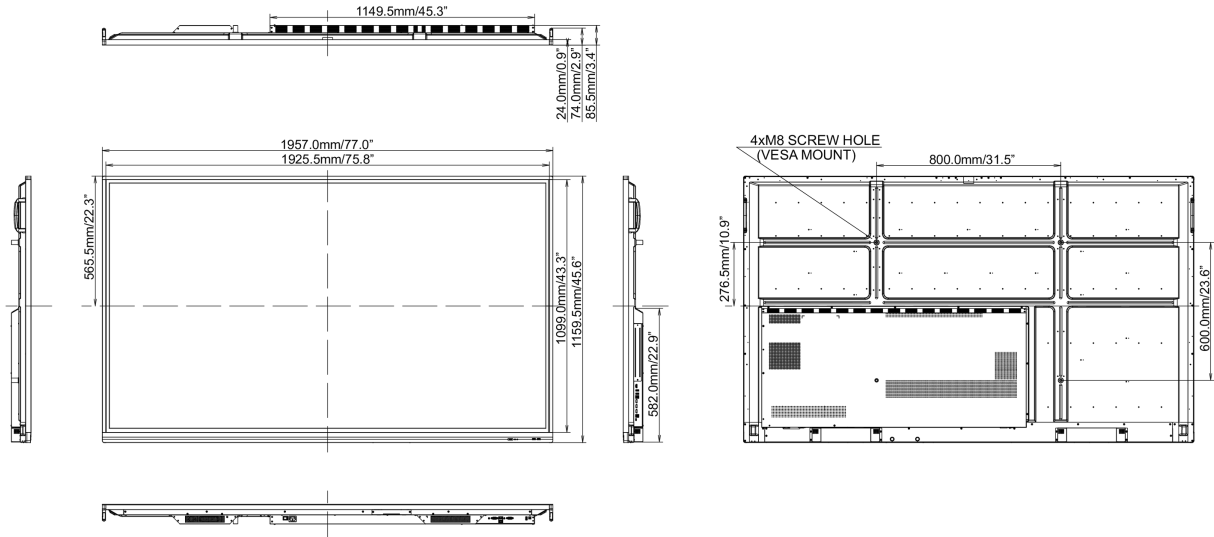

10 DIMENZIJE / TEŽINA

Dimenzije proizvoda Š x V x D	1957 x 1159 x 86mm
Dimenzije kutije Š x V x D	2123 x 280 x 1345mm
Težina (bez kutije)	64.4kg
Težina (sa kutijom)	91kg
EAN kod	4948570118441

All trademarks and registered trademarks acknowledged. E & O E. Specification subject to change without notice. All LCD's comply with ISO-9241-307:2008 in connection with pixel defects.