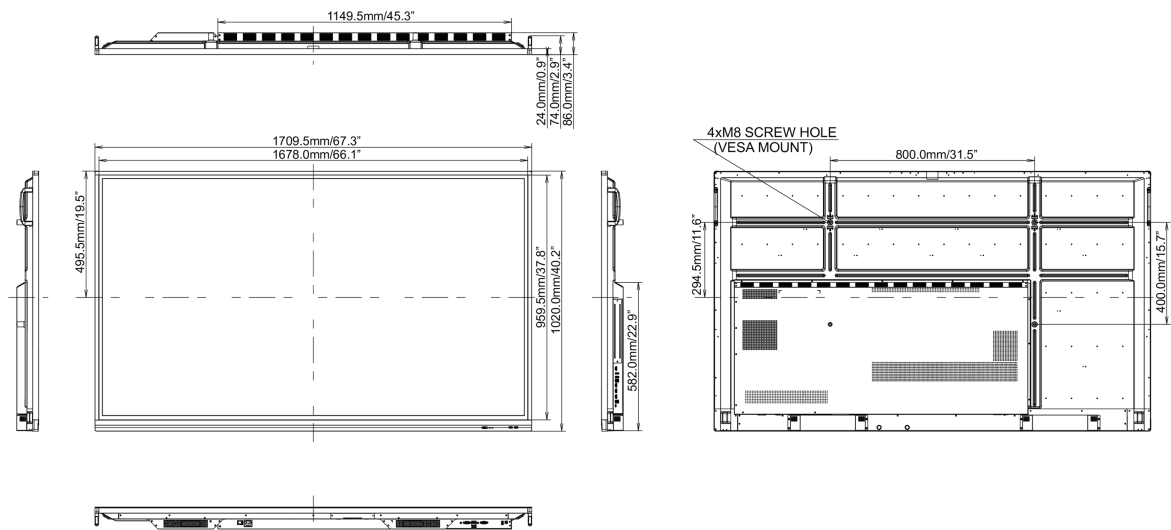

## 10 DIMENZIJE / TEŽINA

Dimenzije proizvoda Š x V x D	1709 x 1020 x 86mm
Dimenzije kutije Š x V x D	1930 x 280 x 1140mm
Težina (bez kutije)	50.8kg
Težina (sa kutijom)	69kg
EAN kod	4948570118427

All trademarks and registered trademarks acknowledged. E & O E. Specification subject to change without notice. All LCD's comply with ISO-9241-307:2008 in connection with pixel defects.