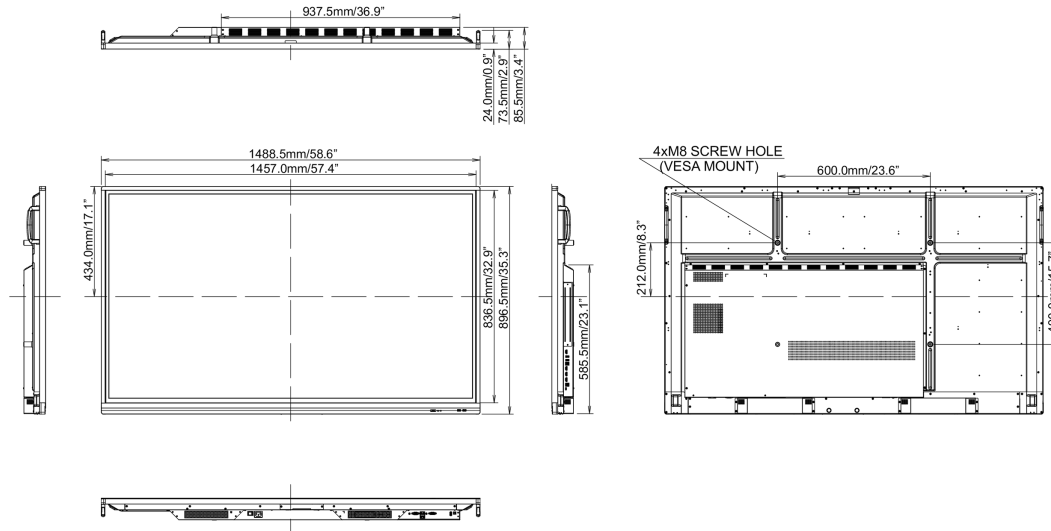

## 10 DIMENZIJE / TEŽINA

Dimenzije proizvoda Š x V x D	1489 x 897 x 86mm
Dimenzije kutije Š x V x D	1697 x 220 x 1005mm
Težina (bez kutije)	38kg
Težina (sa kutijom)	50kg
EAN kod	4948570118434

All trademarks and registered trademarks acknowledged. E & O E. Specification subject to change without notice. All LCD's comply with ISO-9241-307:2008 in connection with pixel defects.