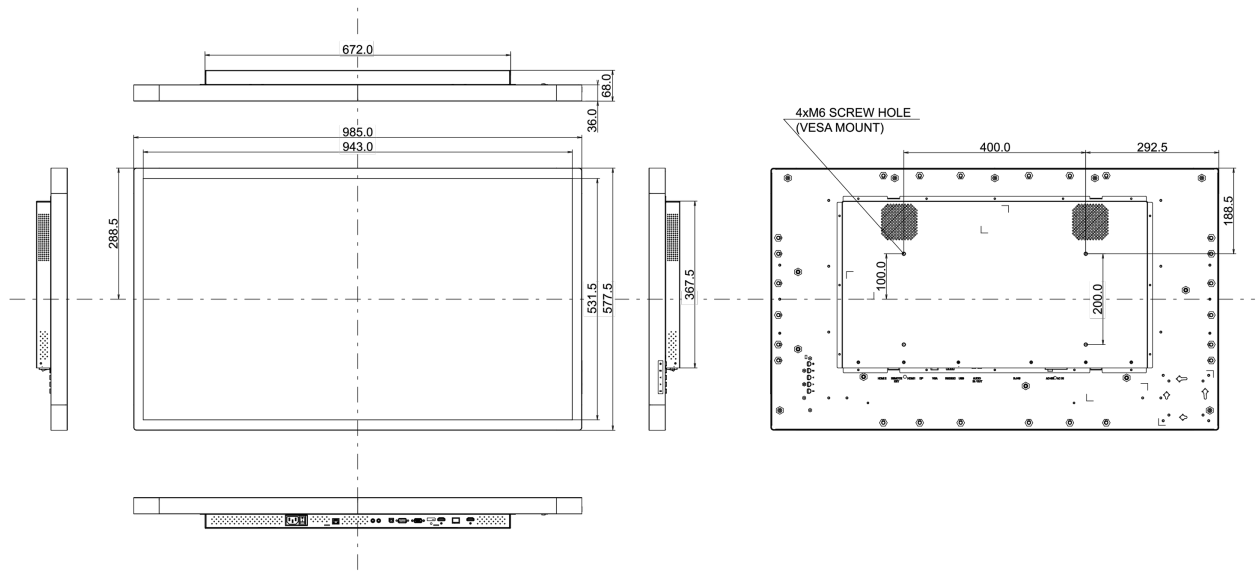

## 10 DIMENZIJE / TEŽINA

Dimenzije proizvoda Š x V x D	985 x 577.5 x 68mm
Dimenzije kutije Š x V x D	1070 x 700 x 200mm
Težina (bez kutije)	23kg
EAN kod	4948570118045

All trademarks and registered trademarks acknowledged. E & O E. Specification subject to change without notice. All LCD's comply with ISO-9241-307:2008 in connection with pixel defects.