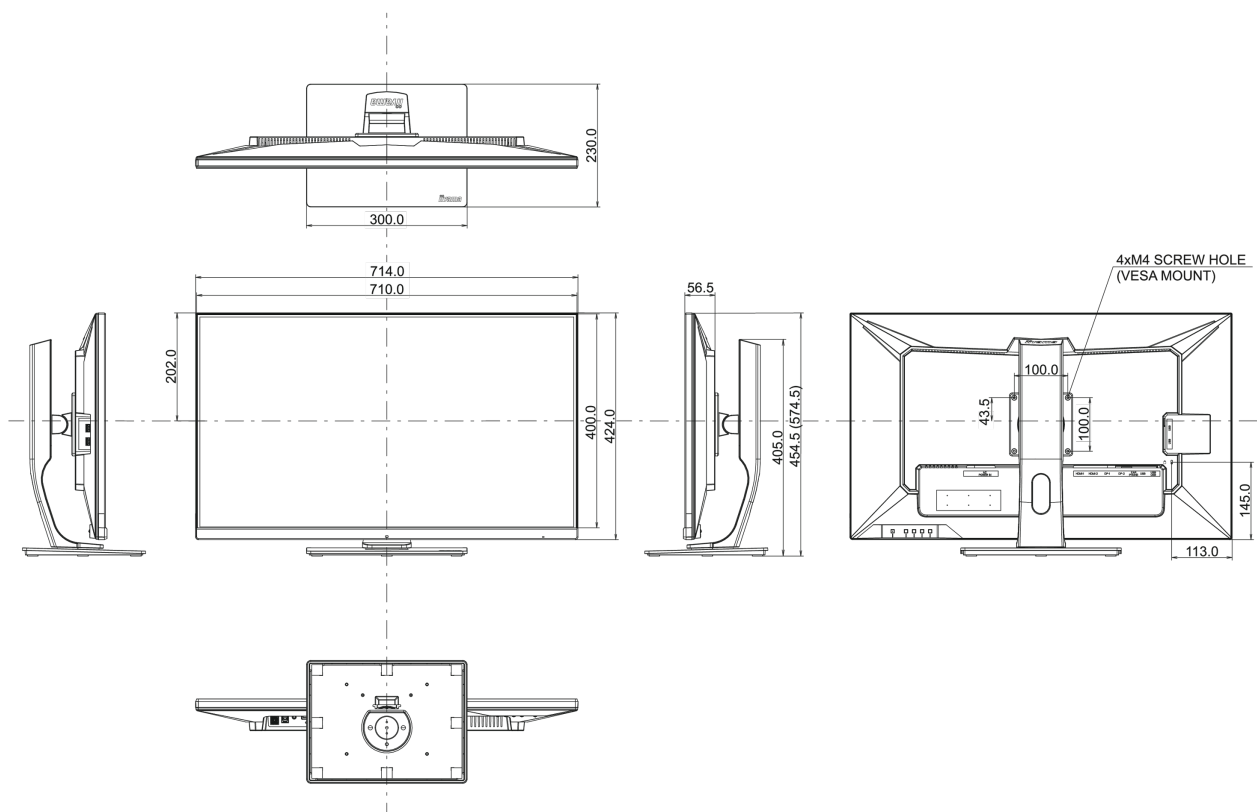

04 MECHANICAL

Display position adjustments	height, tilt
Height adjustment	120mm
Tilt angle	22° up; 3° down
VESA mounting	100 x 100mm
Cable management system	yes

05 ACCESSORIES INCLUDED

Cables	power, USB, HDMI, DP
Other	quick start guide, safety guide
Remote control	yes (batteries included)

06 POWER MANAGEMENT

Power usage	45W typical, 0.5W stand by
--------------------	----------------------------

07 SUSTAINABILITY

Regulations	CE, TÜV-Bauart, EAC, PSE, RoHS support, ErP, WEEE, VCCI, REACH, UKCA
Energy efficiency class (Regulation (EU) 2017/1369)	F
REACH SVHC	above 0.1%: Lead

08 DIMENSIONS / WEIGHT

Product dimensions W x H x D	714 x 454.5 (574.5) x 230mm
Box dimensions W x H x D	795 x 506 x 225mm
Weight (without box)	11.3kg
Weight (without stand)	7.3kg
Weight (with box)	14.1kg
EAN code	4948570118168