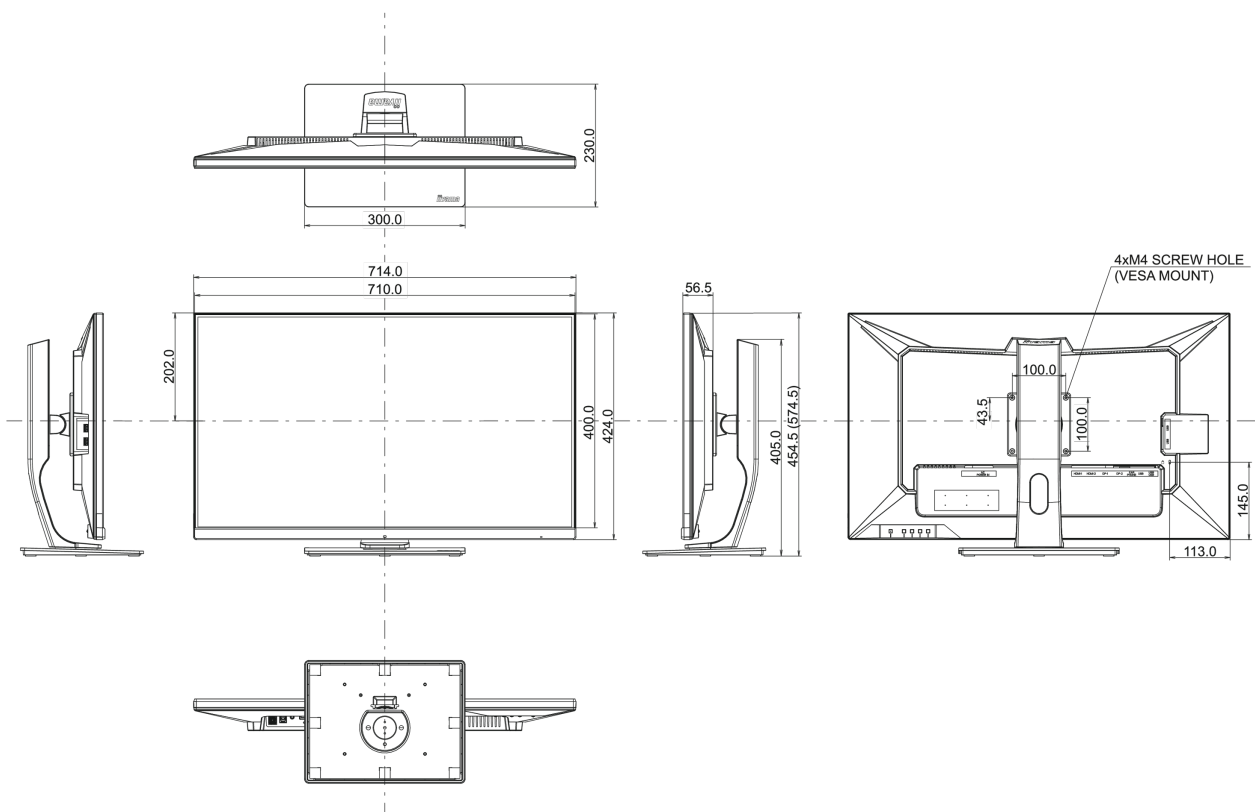

04 MECHANICAL

Display position adjustments	height, tilt
Height adjustment	120mm
Tilt angle	22° up; 3° down
VESA mounting	100 x 100mm
Cable management system	yes

05 ACCESSORIES INCLUDED

Cables	power, USB, HDMI, DP
Other	quick start guide, safety guide
Remote control	yes (batteries included)

06 POWER MANAGEMENT

Power usage	45W typical, 0.5W stand by
--------------------	----------------------------

07 SUSTAINABILITY

Regulations	CE, TÜV-Bauart, EAC, PSE, RoHS support, ErP, WEEE, VCCI, REACH, UKCA
Energy efficiency class (Regulation (EU) 2017/1369)	F
REACH SVHC	above 0.1%: Lead

08 DIMENSIONS / WEIGHT

Product dimensions W x H x D	714 x 454.5 (574.5) x 230mm
Box dimensions W x H x D	795 x 506 x 225mm
Weight (without box)	11.3kg
Weight (without stand)	7.3kg
Weight (with box)	14.1kg
EAN code	4948570118168