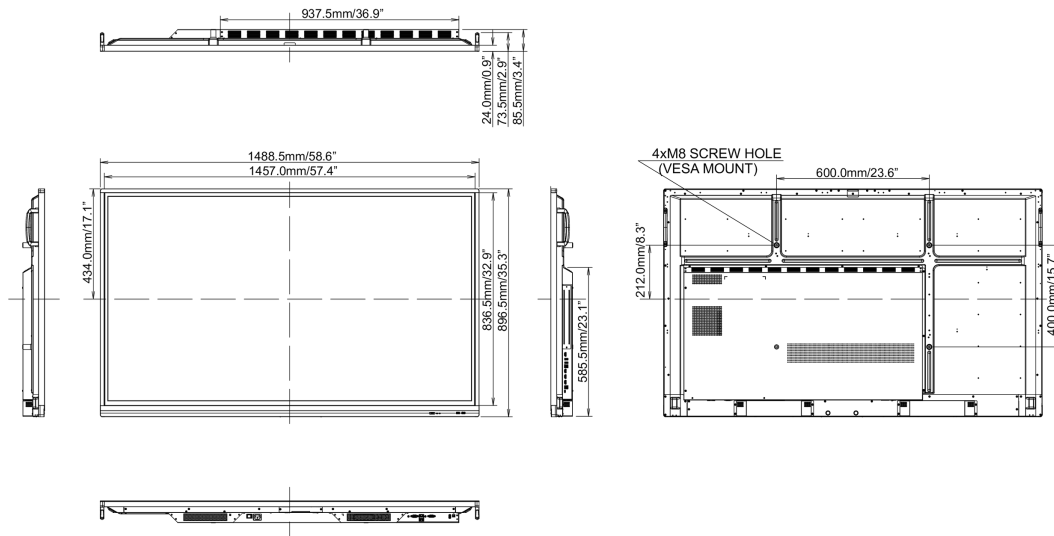

## 10 DIMENSIONS / WEIGHT

Product dimensions W x H x D 1489 x 897 x 86mm

Box dimensions W x H x D 1697 x 220 x 1005mm

Weight (without box) 38kg

Weight (with box) 50kg

EAN code 4948570118991

All trademarks and registered trademarks acknowledged. E & O E. Specification subject to change without notice. All LCD's comply with ISO-9241-307:2008 in connection with pixel defects.