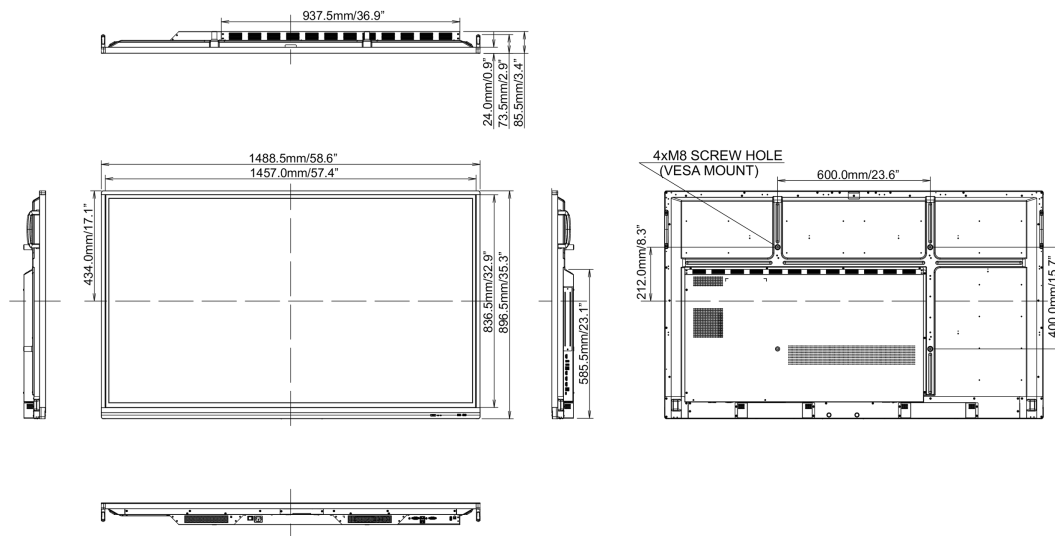

## 10 DIMENZIJE / TEŽINA

Dimenzije proizvoda Š x V x D 1489 x 897 x 86mm

Dimenzije kutije Š x V x D 1697 x 220 x 1005mm

Težina (bez kutije) 38kg

Težina (sa kutijom) 50kg

EAN kod 4948570118991

All trademarks and registered trademarks acknowledged. E & O E. Specification subject to change without notice. All LCD's comply with ISO-9241-307:2008 in connection with pixel defects.