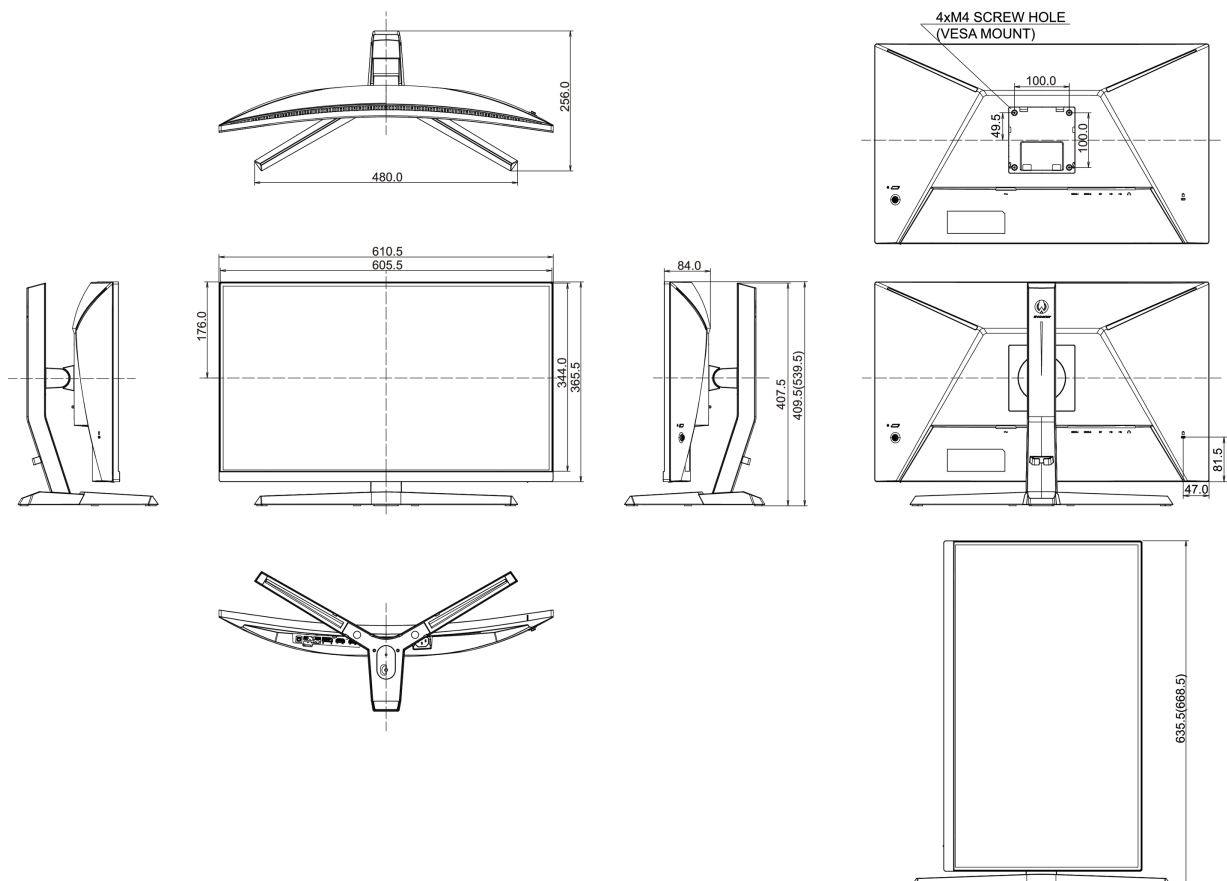

## 04 MECHANICAL

Display position adjustments	height, tilt
Height adjustment	130mm
Tilt angle	18° up; 5° down
VESA mounting	100 x 100mm

Cable management system yes

MTBF 50000 hours

## 08 DIMENSIONS / WEIGHT

Product dimensions W x H x D 610.5 x 409.5 (539.5) x 256mm

Box dimensions W x H x D 692 x 505 x 228mm

Weight (without box) 5.7kg

Weight (with box) 7.5kg

EAN code 4948570118878

*All trademarks and registered trademarks acknowledged. E & O E. Specification subject to change without notice. All LCD's comply with ISO-9241-307:2008 in connection with pixel defects.*