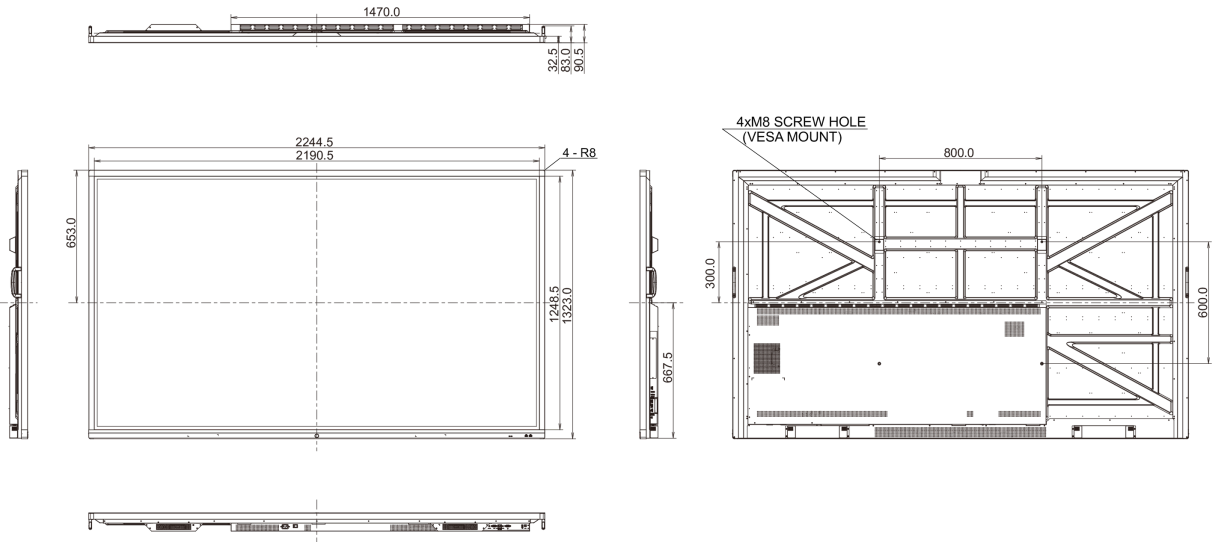

Power usage

222W typical, 0.5W stand by, 0.5W off mode

09 SUSTAINABILITY

Regulations

CB, CE, TÜV-Bauart, EAC, RoHS support, ErP, WEEE, REACH (RoHS, PFOS, PFC)

REACH SVHC

above 0.1%: Lead

10 DIMENSIONS / WEIGHT

Product dimensions W x H x D

2244.5 x 1323 x 90.5mm

Box dimensions W x H x D

2483 x 376 x 1493mm

Weight (without box)

103.5kg

Weight (with box)

138.8kg

EAN code

4948570118984

All trademarks and registered trademarks acknowledged. E & O E. Specification subject to change without notice. All LCD's comply with ISO-9241-307:2008 in connection with pixel defects.

© IYAMA CORPORATION. ALL RIGHTS RESERVED