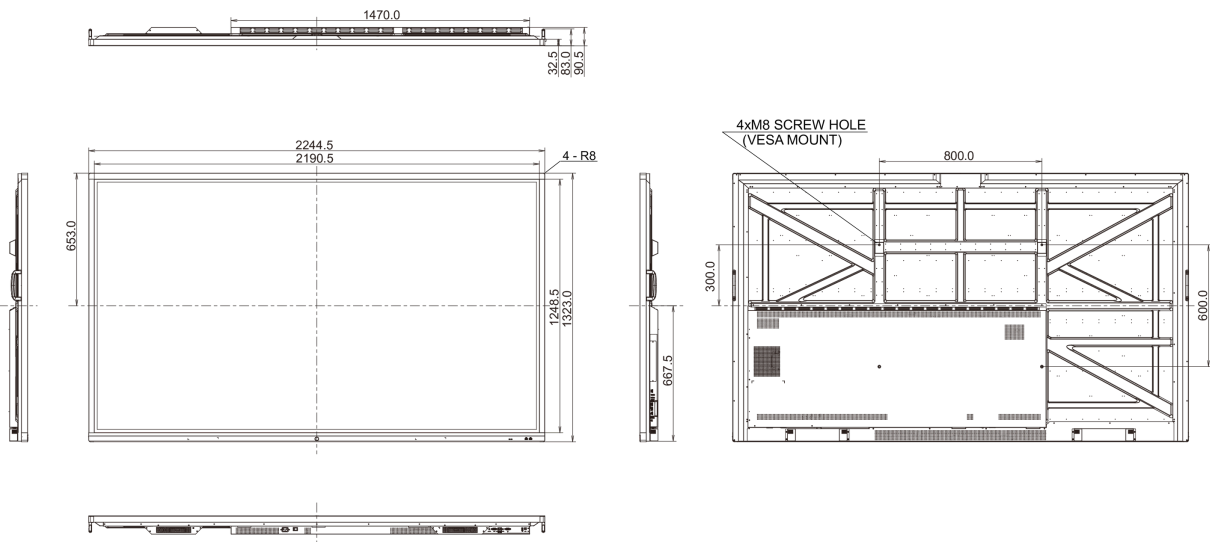

Power usage

222W typical, 0.5W stand by, 0.5W off mode

09 SUSTAINABILITY

Regulations

CB, CE, TÜV-Bauart, EAC, RoHS support, ErP, WEEE, REACH (RoHS, PFOS, PFC)

REACH SVHC

above 0.1%: Lead

10 DIMENSIONS / WEIGHT

Product dimensions W x H x D

2244.5 x 1323 x 90.5mm

Box dimensions W x H x D

2483 x 376 x 1493mm

Weight (without box)

103.5kg

Weight (with box)

138.8kg

EAN code

4948570118984

All trademarks and registered trademarks acknowledged. E & O E. Specification subject to change without notice. All LCD's comply with ISO-9241-307:2008 in connection with pixel defects.

© IIYAMA CORPORATION. ALL RIGHTS RESERVED