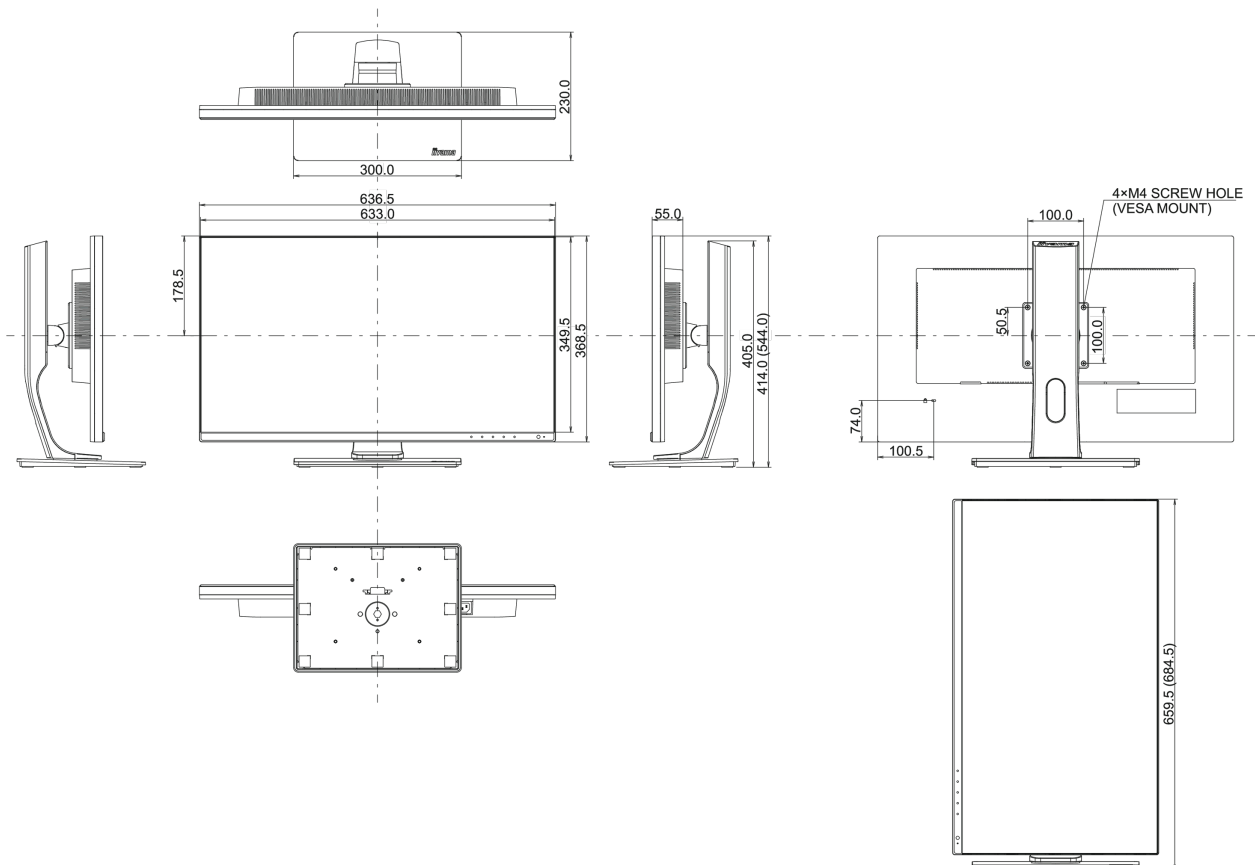

## 04 MECHANICAL

<b>Display position adjustments</b>	height, swivel, tilt, pivot (rotation both sides)
<b>Height adjustment</b>	130mm
<b>Rotation (PIVOT function)</b>	90°
<b>Swivel stand</b>	90°; 45° left; 45° right
<b>Tilt angle</b>	23° up; 5° down
<b>VESA mounting</b>	100 x 100mm

## 08 DIMENSIONS / WEIGHT

Product dimensions W x H x D	636.5 x 414 (544) x 230mm
Box dimensions W x H x D	770 x 478 x 228mm
Weight (without box)	7.6kg
Weight (without stand)	4.9kg
Weight (with box)	9.9kg
EAN code	4948570118564