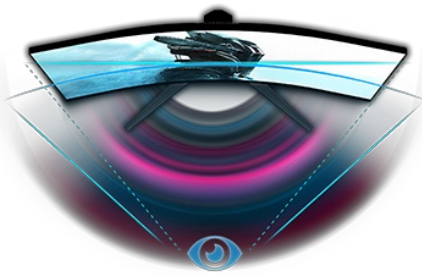

Immerse yourself in the game with the curved G2766HSU with FreeSync Premium

The 1500R curved VA panel with 165Hz refresh rate, 1ms MPRT and 1920x1080 resolution allows an immersive viewing experience with excellent image quality.

You can also customize the screen settings using the predefined and custom gaming modes. The Black Tuner function gives you total control over the dark scenes ensuring that the details are always clearly visible.

Available also with height adjustable stand : [G-Master GB2766HSU-B1](#)

CURVED DESIGN 1500R

The 1500R curvature of the screen guarantees a realistic and comfortable viewing experience allowing you to really immerse yourself in the game.

1ms

Fast response time is key to ultra-smooth gaming. It reduces ghosting and blurring providing the user with an improved graphic performance.

01 DISPLAY CHARACTERISTICS

| | |
|----------------------|---|
| Diagonal | 27", 68.5cm |
| Panel | VA LED, matte finish |
| Curved | 1500R |
| Native resolution | 1920 x 1080 @165Hz (2.1 megapixel Full HD) |
| Aspect ratio | 16:9 |
| Panel brightness | 250 cd/m ² |
| Static contrast | 3000:1 |
| Advanced contrast | 80M:1 |
| Response time (MPRT) | 1ms |
| Viewing zone | horizontal/vertical: 178°/178°, right/left: 89°/89°, up/down: 89°/89° |
| Colour support | 16.7mln |
| Horizontal Sync | 30 - 184kHz |
| Viewable area W x H | 597.8 x 336.3mm, 20.5 x 11.5" |
| Pixel pitch | 0.311mm |
| Colour | matte, black |