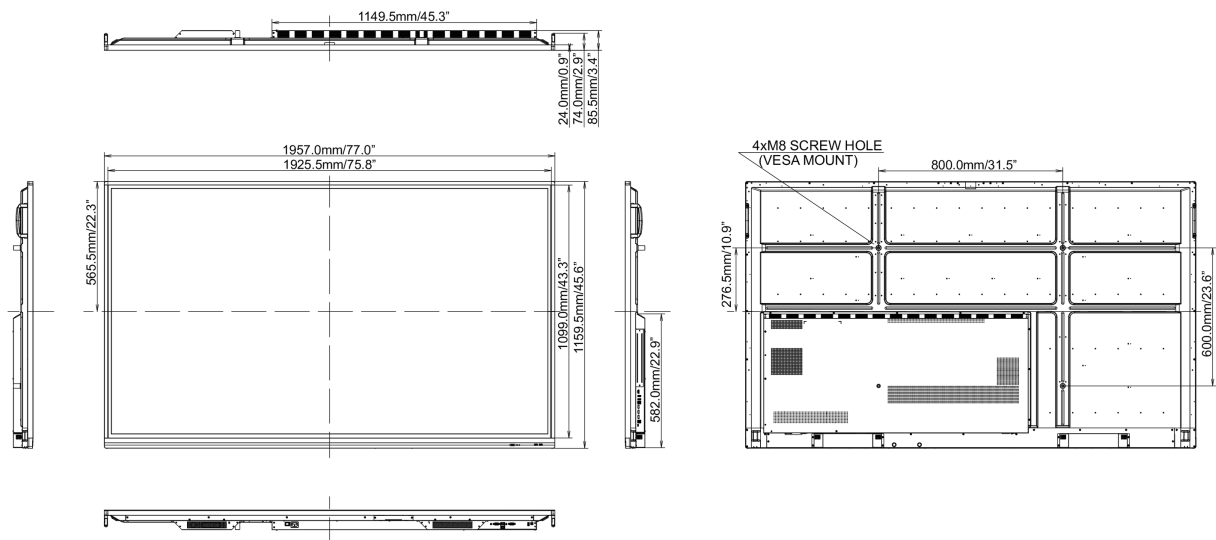

## 09 SUSTAINABILITY

**Regulations**

CB, CE, TÜV-Bauart, EAC, RoHS support, ErP, WEEE, REACH (RoHS, PFOS, PFC)

**REACH SVHC**

above 0.1%: Lead

**10 DIMENSIONS / WEIGHT****Product dimensions W x H x D** 1957 x 1159 x 86mm**Box dimensions W x H x D** 2123 x 280 x 1345mm**Weight (without box)** 64.4kg**Weight (with box)** 91kg**EAN code** 4948570119011