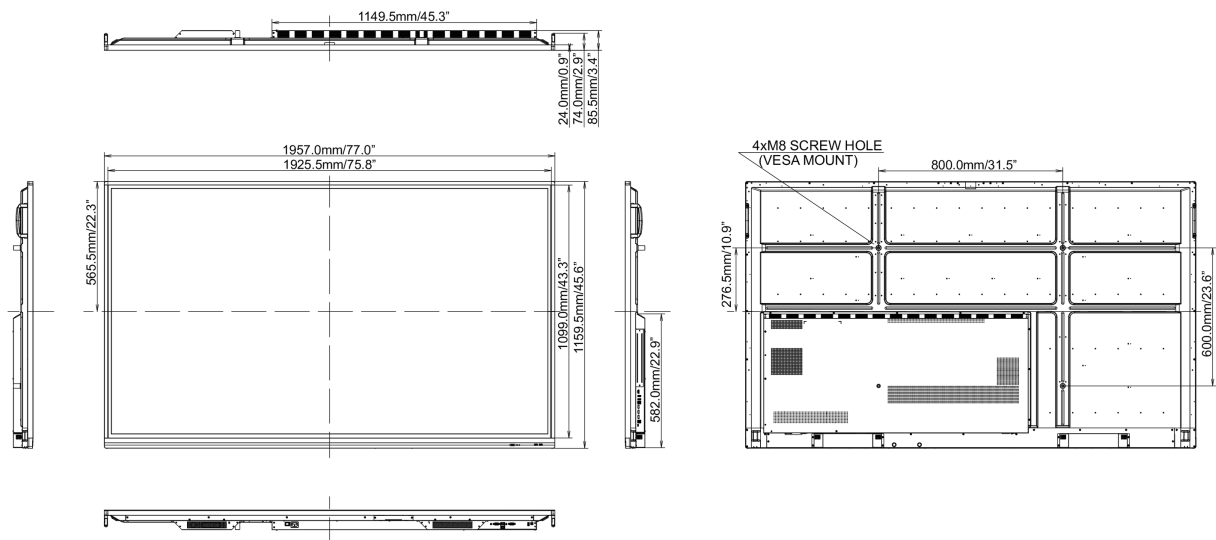

REACH SVHC

above 0.1%: Lead

10 DIMENSIONS / WEIGHT**Product dimensions W x H x D** 1957 x 1159 x 86mm**Box dimensions W x H x D** 2123 x 280 x 1345mm**Weight (without box)** 64.4kg**Weight (with box)** 91kg**EAN code** 4948570119011