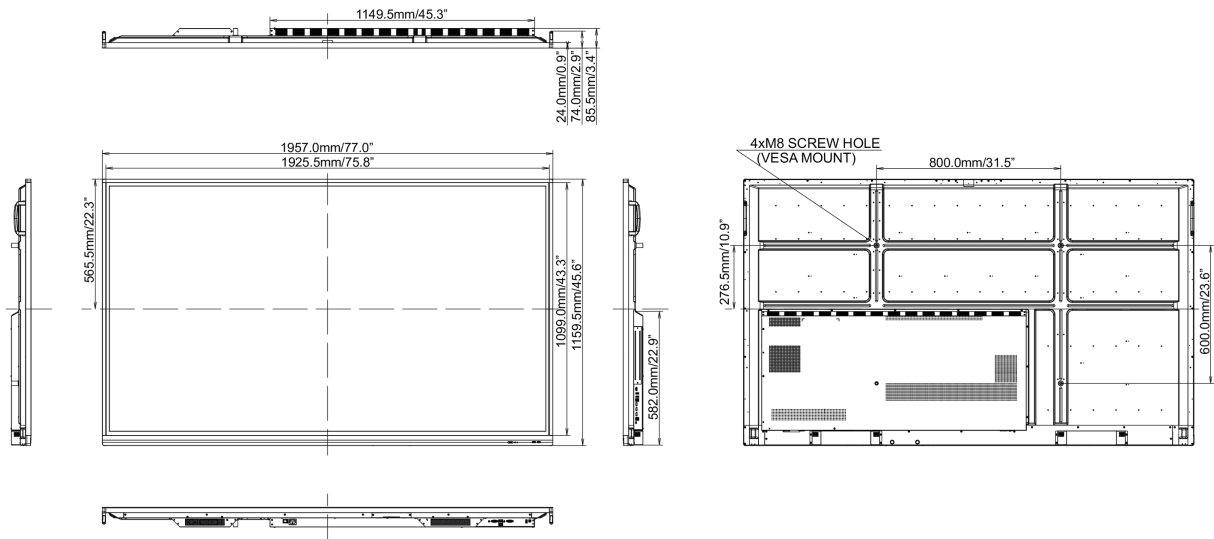

09 ODRŽIVOST

Propisi

CB, CE, TÜV-Bauart, EAC, RoHS podrška, ErP, WEEE, REACH (RoHS, PFOS, PFC)

REACH SVHC

iznad 0.1%: Olova

10 DIMENZIJE / TEŽINA

Dimenzije proizvoda Š x V x D

1957 x 1159 x 86mm

Dimenzije kutije Š x V x D

2123 x 280 x 1345mm

Težina (bez kutije)

64.4kg

Težina (sa kutijom)

91kg

EAN kod

4948570119011

All trademarks and registered trademarks acknowledged. E & O E. Specification subject to change without notice. All LCD's comply with ISO-9241-307:2008 in connection with pixel defects.

© IYAMA CORPORATION. ALL RIGHTS RESERVED