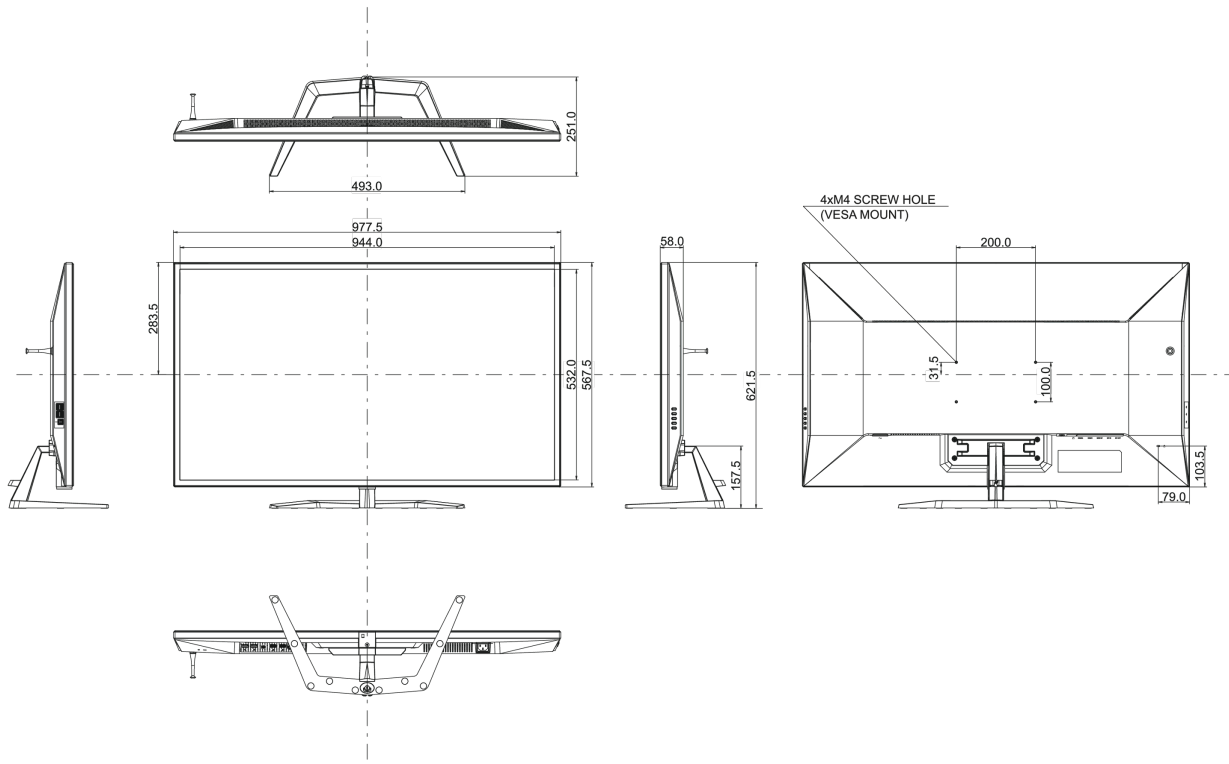

Cables power, USB, HDMI, DP

Other quick start guide, safety guide

Remote control yes (batteries included)

06 POWER MANAGEMENT

Power supply unit internal

Power supply AC 100 - 240V, 50/60Hz

Power usage 85W typical

07 SUSTAINABILITY

Regulations CE, TÜV-Bauart, EAC, PSE, RoHS support, ErP, WEEE, VCCI, REACH, UKCA

Energy efficiency class (Regulation (EU) 2017/1369) F

REACH SVHC above 0.1%: Lead

08 DIMENSIONS / WEIGHT

Product dimensions W x H x D 977.5 x 621.5 x 251mm

Weight (without box) 14.9kg

Weight (without stand) 13.1kg

EAN code 4948570118526

All trademarks and registered trademarks acknowledged. E & O E. Specification subject to change without notice. All LCD's comply with ISO-9241-307:2008 in connection with pixel defects.