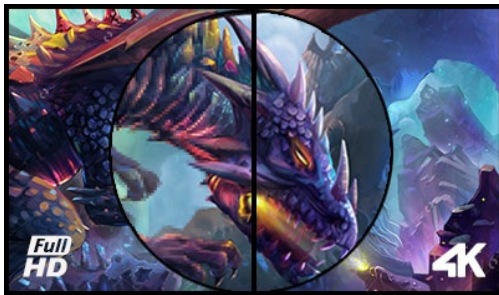

43" 4K gaming monitor guaranteeing superb image quality

Packed into a superb VA matrix, the 8.3 million pixels (3840 x 2160) make the G-Master G4380UHSU an ideal screen for PC gamers looking to upgrade to 4K. Featuring 0.4ms MPRT response time and supporting 144Hz over DisplayPort, the monitor allows you to make split second decisions and forget about ghosting effects or smearing issues.

Black Tuner function delivers greater viewing performance in shadowed areas and with FreeSync Premium on board, you can be sure your favourite games will from now on look incredibly crisp and realistic.

4K

UHD resolution (3840x2160), better known as 4K, offers a gigantic viewable area with 4 times more information and work space than a Full HD screen. Due to the high DPI (dots per inch), it displays an incredibly sharp and crisp image.

Diagonal	42.5", 108cm
Panel	VA matrix, haze 2%
Native resolution	3840 x 2160 @144Hz (8.3 megapixel 4K UHD, DisplayPort)
Aspect ratio	16:9
Panel brightness	550 cd/m ²
Static contrast	4000:1
Advanced contrast	80M:1
Response time (MPRT)	0.4ms
Viewing zone	horizontal/vertical: 178°/178°, right/left: 89°/89°, up/down: 89°/89°
Colour support	1.07B 10bit (8bit + Hi-FRC)
Horizontal Sync	30 - 135kHz
Viewable area W x H	941.18 x 529.42mm, 37.1 x 20.8"
Pixel pitch	0.245mm
Colour	matte, black