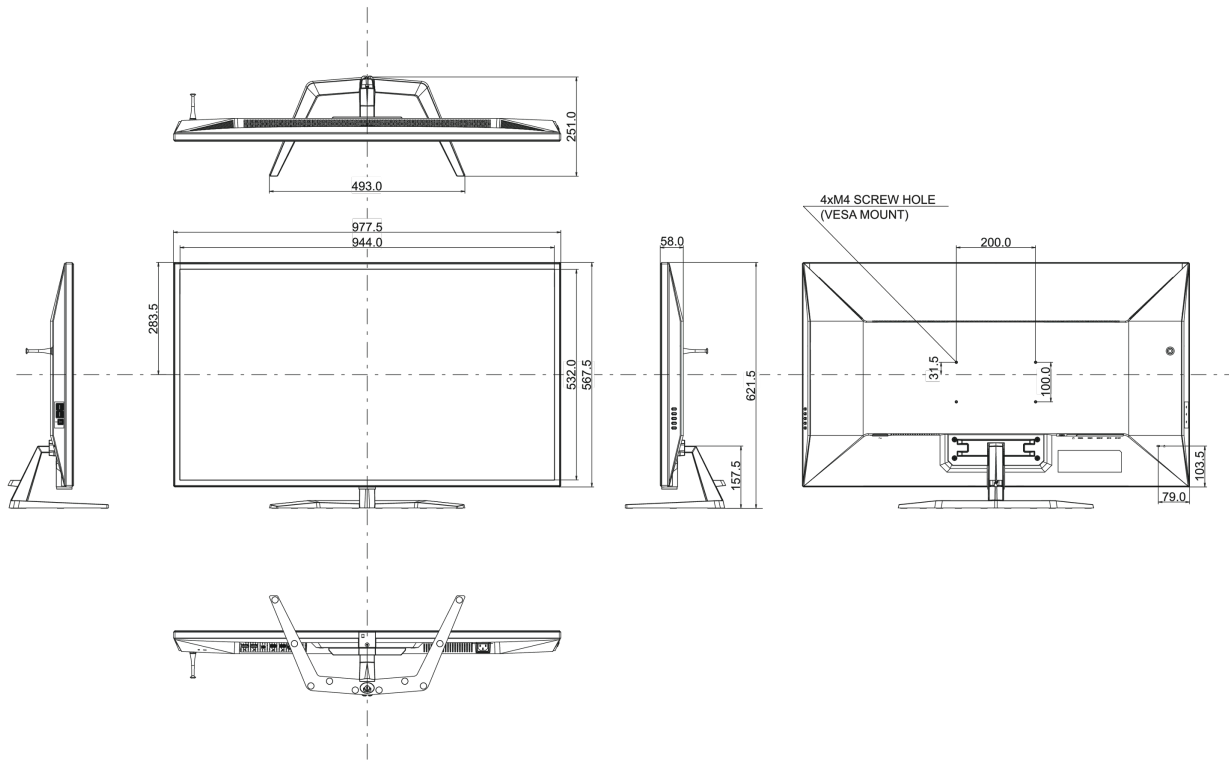

## 08 DIMENSIONES / PESO

Producto dimensiones W x H x D	977.5 x 621.5 x 251mm
Peso (sin caja)	14.9kg
Peso (sin soporte)	13.1kg
Código EAN	4948570118526

*All trademarks and registered trademarks acknowledged. E & O E. Specification subject to change without notice. All LCD's comply with ISO-9241-307:2008 in connection with pixel defects.*