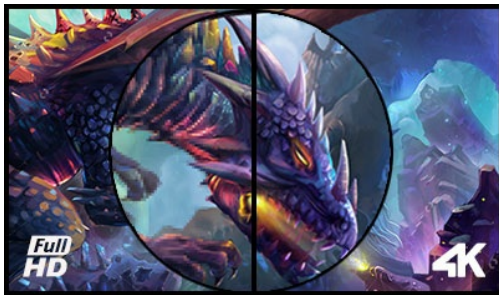

43” 4K gaming monitor guaranteeing superb image quality

Packed into a superb VA matrix, the 8.3 million pixels (3840 x 2160) make the G-Master G4380UHSU an ideal screen for PC gamers looking to upgrade to 4K. Featuring 0.4ms MPRT response time and supporting 144Hz over DisplayPort, the monitor allows you to make split second decisions and forget about ghosting effects or smearing issues.

Black Tuner function delivers greater viewing performance in shadowed areas and with FreeSync Premium on board, you can be sure your favourite games will from now on look incredibly crisp and realistic.

4K

UHD resolution (3840x2160), better known as 4K, offers a gigantic viewable area with 4 times more information and work space than a Full HD screen. Due to the high DPI (dots per inch), it displays an incredibly sharp and crisp image.

Diagonal	42.5", 108cm
Panel	VA matrix, haze 2%
Native resolution	3840 x 2160 @144Hz (8.3 megapixel 4K UHD, DisplayPort)
Aspect ratio	16:9
Panel brightness	550 cd/m ²
Static contrast	4000:1
Advanced contrast	80M:1
Response time (MPRT)	0.4ms
Viewing zone	horizontal/vertical: 178°/178°, right/left: 89°/89°, up/down: 89°/89°
Colour support	1.07B 10bit (8bit + Hi-FRC)
Horizontal Sync	30 - 135kHz
Viewable area W x H	941.18 x 529.42mm, 37.1 x 20.8"
Pixel pitch	0.245mm
Colour	matte, black