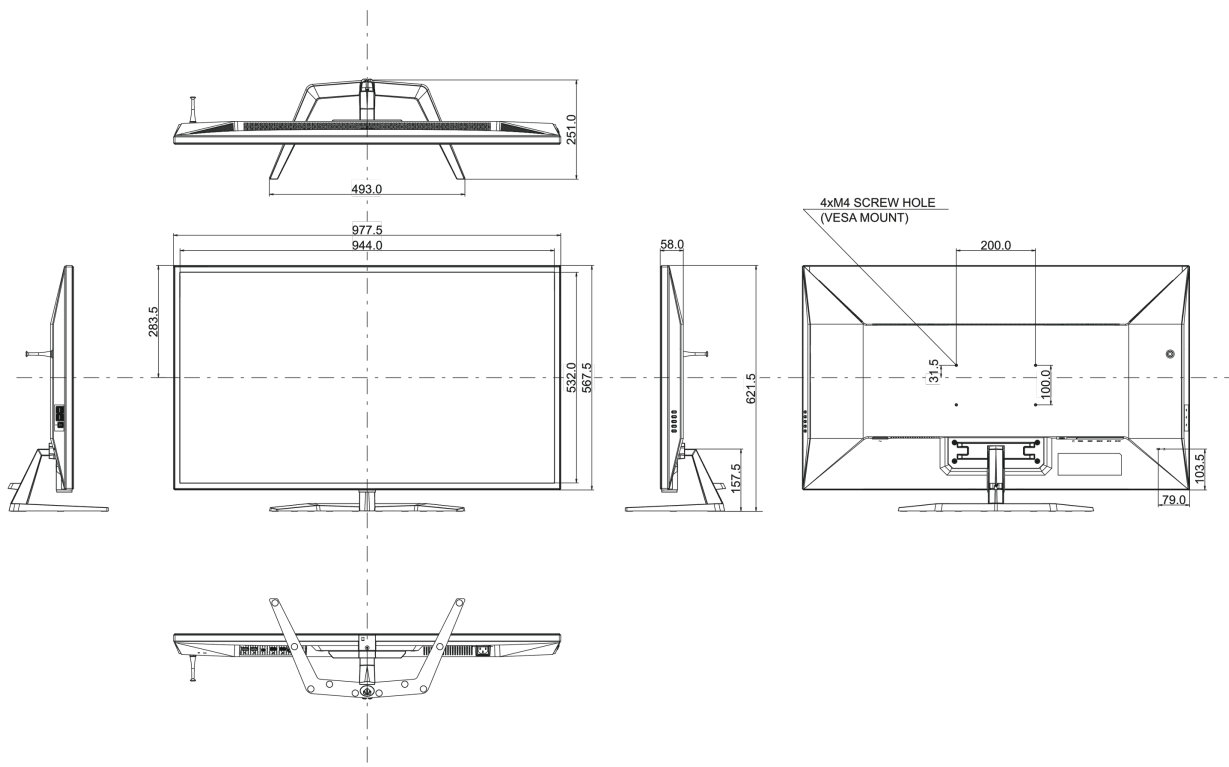

## 08 DIMENZIJE / TEŽINA

Dimenzije proizvoda Š x V x D	977.5 x 621.5 x 251mm
Težina (bez kutije)	14.9kg
Težina (bez postolja)	13.1kg
EAN kod	4948570118526

All trademarks and registered trademarks acknowledged. E & O E. Specification subject to change without notice. All LCD's comply with ISO-9241-307:2008 in connection with pixel defects.