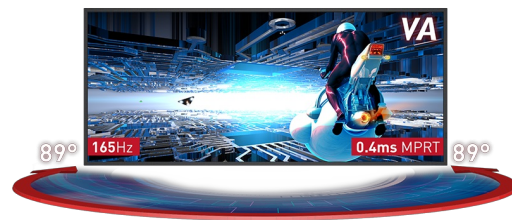

Immerse yourself in the game with the curved GB3467WQSU Red Eagle with FreeSync Premium.

Inspired by the curve of the human eye, the 1500R curved VA panel with 165Hz refresh rate, 0.4ms MPRT and the 3440x1440 resolution, guarantees superb image quality and a comfortable and very realistic viewing experience.

The height adjustable stand ensures total flexibility for your perfect screen position. Customize the screen settings using the predefined and custom gaming modes along with the Black Tuner function to give you total control over the dark scenes and make sure details are always clearly visible.

KRYTÝ NÁVRH 1500R

Křivka obrazovky 1500R, inspirovaná křivkou lidského oka, zaručuje realistický a pohodlný zážitek ze sledování, který vám umožní ponořit do hry.

VA panel technology with 165Hz support and 0.4ms MPRT

The monitor guarantees excellent contrast ratio making all the nuances between the light and dark colours clearly visible and provides an outstanding 0.4ms Moving Picture Response Time (MPRT) with 165Hz support.