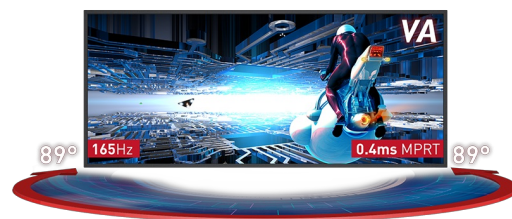

VA panel technology with 165Hz support and 0.4ms MPRT

The monitor guarantees excellent contrast ratio making all the nuances between the light and dark colours clearly visible and provides an outstanding 0.4ms Moving Picture Response Time (MPRT) with 165Hz support.