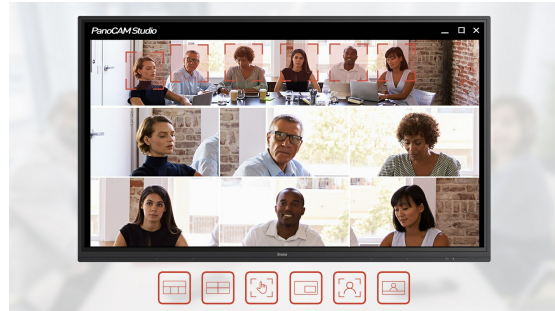

The auto tracking technology not only recognizes and zooms in on meeting participants, but it also follows the speakers as they move about the room. Compatible with all the leading conferencing software like Zoom, Skype, Microsoft Teams and others.

## 180° field of view

The field of view means the observable area one can see through the camera lens. It translates directly to how much of your meeting space will be visible to the participants joining remotely. A 180-degree FoV makes everybody at the table clearly visible, even those close to the camera or seated at the edges of the room.

## Six predefined video layouts

Simply tap the top of the camera to switch between the different layout options. From one-way lecturing to multi-party brainstorming, this camera can cover it all.

## Auto-framing

With intelligent face detection and voice localization, the camera tracks whoever is speaking and smoothly switches between presenters automatically adjusting to best fit participant location and quantity. It not only recognizes and zooms in on meeting participants, but also tracks speakers as they move about the room.