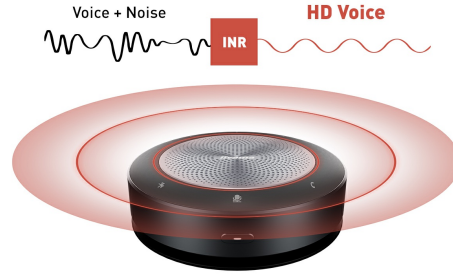

UNIFIED COMMUNICATIONS**INFORMATION****Bluetooth Speakerphone for large meeting rooms**

The omnidirectional audio pickup from up to 5 meters with intelligent noise reduction and echo cancellation algorithms make the UC SPK01L the perfect choice for large meeting rooms. Guaranteeing seamless connection via Bluetooth, a USB cable or an audio cable this sleek looking speaker can be paired with up to 3 devices at the same.

Omnidirectional

The UC SPK01L supports 360-degree omnidirectional audio pickup ensuring every voice in your meeting room is transmitted to the participants joining remotely.

High-quality voice experience

This performance speaker with intelligent noise reduction and echo cancellation algorithms guarantees crystal clear sound for your calls.

Easy set up

Seamless connection via Bluetooth, a USB cable or an audio cable. The speaker is instantly operational after connection.

Multiple device connectivity

Connect up to 3 devices at the same time via Bluetooth, a USB cable and an audio cable.

SPECIFICATION

01 SPEAKER

Maximum sound pressure level	85dB
Distortion	≤4%
Signal to noise ratio	80dB
Frequency range	150Hz ~ 16kHz