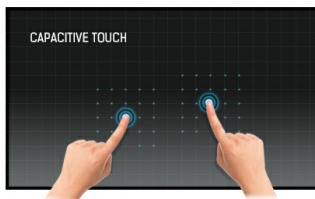

**15.6" Full HD PCAP 10pt touchscreen monitor with IPS panel technology, integrated media player and a hinged stand on the back**

With 1920x1080 Full HD resolution and Projective Capacitive 10 point touch technology, the ProLite T1624MSC delivers seamless and accurate touch response. Featuring IPS Panel technology, it offers exceptional colour performance and wide viewing angles, making it an excellent choice for a vast array of demanding interactive applications. Users can benefit from its hinged stand allowing the monitor to lay down completely flat for use as a tablet. The T1624MSC comes equipped with several inputs and a SD card slot, as well as stereo speakers delivering good quality sound. An ideal screen for small interactive Digital Signage, InStore Retail and interactive presentations purposes.