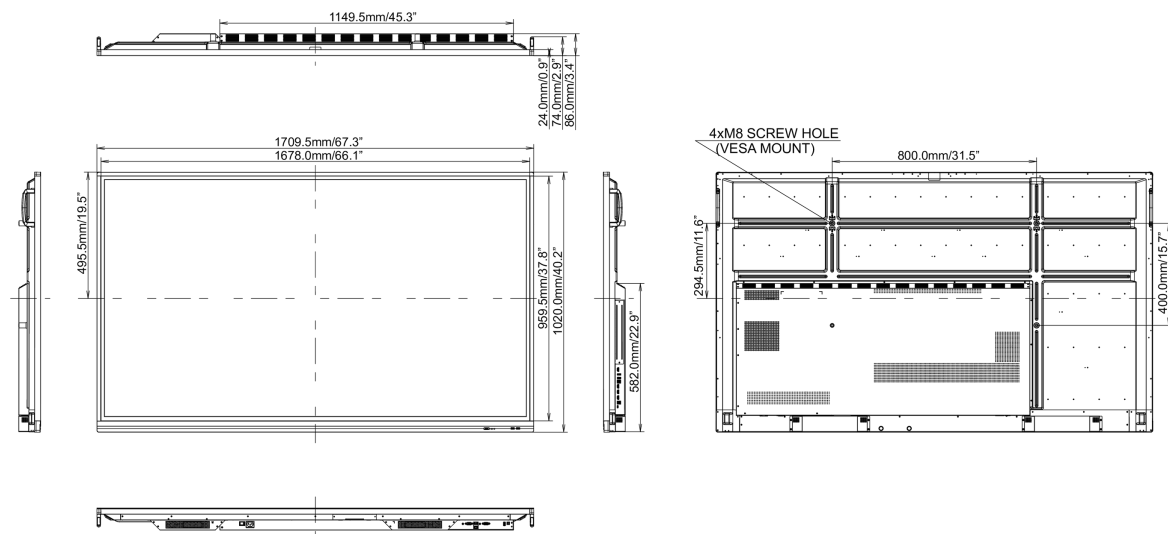

REACH SVHC above 0.1%: Lead

10 DIMENSIONS / WEIGHT

Product dimensions W x H x D 1709 x 1020 x 86mm

Box dimensions W x H x D 1863 x 225 x 1140mm

Weight (without box) 50.8kg

Weight (with box) 62kg

EAN code 4948570120437