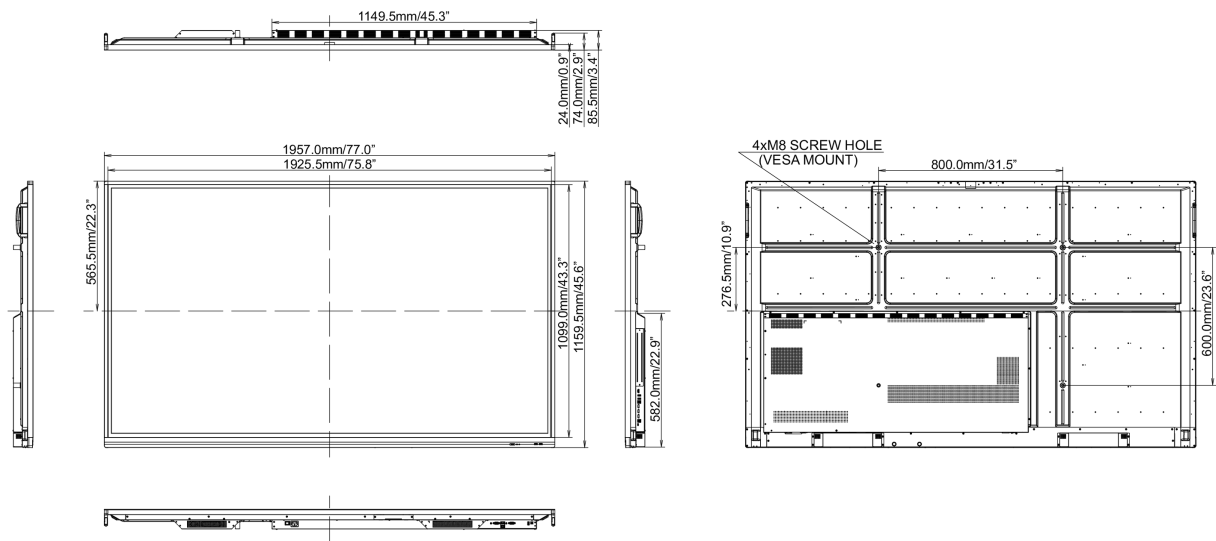

10 DIMENZIJE / TEŽINA

Dimenzije proizvoda Š x V x D 1957 x 1160 x 86mm

Dimenzije kutije Š x V x D 2110 x 225 x 1283mm

Težina (bez kutije) 64.7kg

Težina (sa kutijom) 81.2kg

EAN kod 4948570120444

All trademarks and registered trademarks acknowledged. E & O E. Specification subject to change without notice. All LCD's comply with ISO-9241-307:2008 in connection with pixel defects.