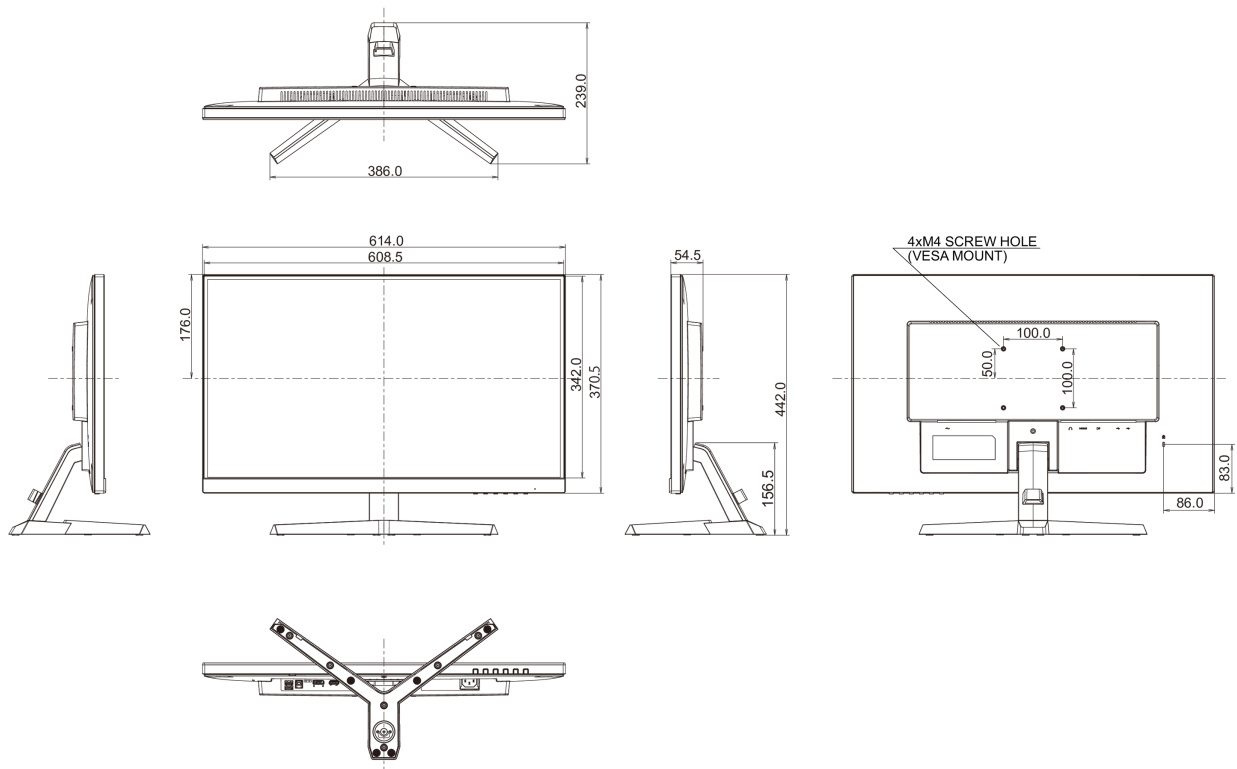

04 MECHANICAL

Display position adjustments	tilt
Tilt angle	21.5° up; 3.5° down
VESA mounting	100 x 100mm
Cable management system	yes

05 ACCESSORIES INCLUDED

Cables power, USB, HDMI, DP

Other quick start guide, safety guide

Energy efficiency class (Regulation (EU) 2017/1369) E

REACH SVHC above 0.1%: Lead

08 DIMENSIONS / WEIGHT

Product dimensions W x H x D 614 x 442 x 239mm

Weight (without box) 4.4kg

EAN code 4948570121069

All trademarks and registered trademarks acknowledged. E & O E. Specification subject to change without notice. All LCD's comply with ISO-9241-307:2008 in connection with pixel defects.