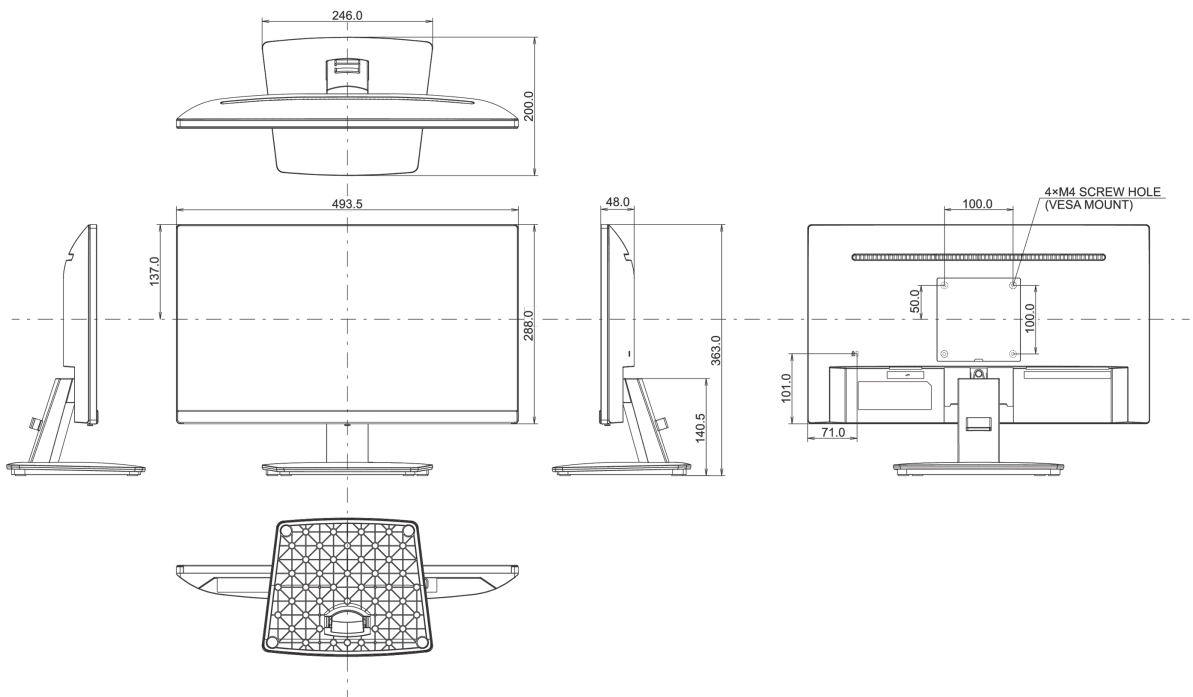

04 MECHANICAL

Display position adjustments	tilt
Tilt angle	22° up; 54° down
VESA mounting	100 x 100mm
Cable management system	yes

05 ACCESSORIES INCLUDED

Cables power, USB, HDMI

Other quick start guide, safety guide

Energy efficiency class (Regulation (EU) 2017/1369) D

EPEAT *registration varies by country, go to www.epeat.net for details

REACH SVHC above 0.1%: Lead

08 DIMENSIONS / WEIGHT

Product dimensions W x H x D 493.5 x 363 x 200mm

Box dimensions W x H x D 564 x 120 x 386mm

Weight (without box) 2.7kg

Weight (with box) 3.4kg

EAN code 4948570120772

307:2008 in connection with pixel defects.

© IIYAMA CORPORATION. ALL RIGHTS RESERVED