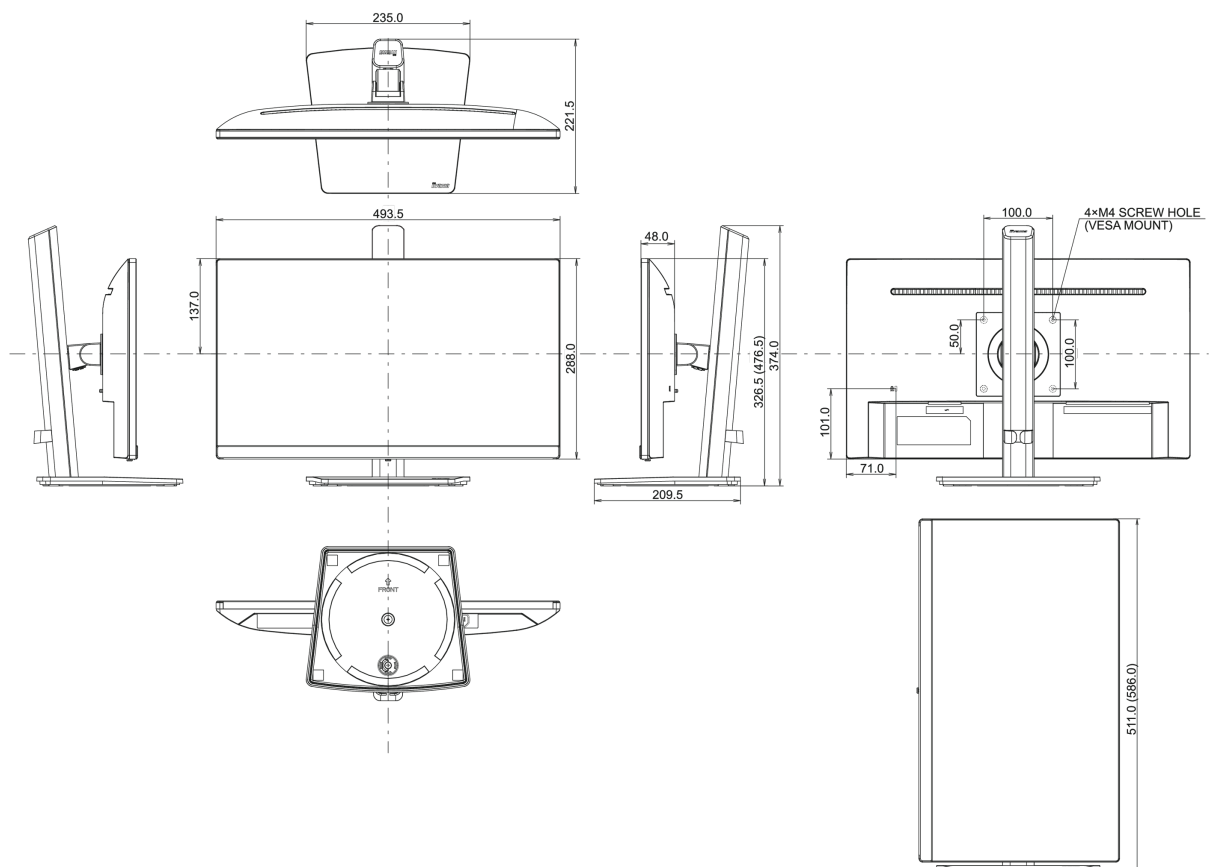

Cable management system

yes

05 ACCESSORIES INCLUDED

Cables

power, USB, HDMI

Other

quick start guide, safety guide

06 POWER MANAGEMENT

Power supply unit

internal

Power supply

AC AC - 100V, 240V, 50Hz

Power usage

13W typical, 0.5W stand by, 0.3W off mode

07 SUSTAINABILITY

Regulations

CE, TÜV-Bauart, VCCI-B, PSE, RoHS support, ErP, WEEE, REACH, UKCA

Energy efficiency class (Regulation (EU) 2017/1369)

D

EPEAT

*registration varies by country, go to www.epeat.net for details

REACH SVHC

above 0.1%: Lead

08 DIMENSIONS / WEIGHT

Product dimensions W x H x D

493.5 x 326.5 (476.5) x 221.5mm

Box dimensions W x H x D

615 x 125 x 400mm

Weight (without box)

4.2kg

Weight (with box)

5.0kg

EAN code

4948570120789