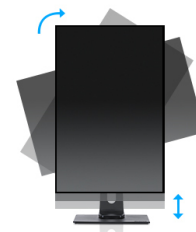

21.5” Full HD monitor with VA panel and height adjustable stand

The ProLite XUB2294HSU with VA panel ensures accurate and consistent colour reproduction with wide viewing angles. With a stylish slim bezel, the monitor would make an ideal choice for multi-monitor set ups for enhanced productivity. Equipped with speakers, 2 port USB 3.0 hub, headphone socket, HDMI and DisplayPort connections, a blue light reducer function to reduce eye fatigue and an ergonomic 150mm height adjustable stand for optimal user comfort, make this 21.5” XUB2294HSU-B2 display is ideal for any office or home office application.

VA

VA panel technology offers higher contrast, darker blacks and much better viewing angles than standard TN technology. The screen will look good no matter what angle you look at it.

HAS (150mm) + PIVOT

01 DISPLAY CHARACTERISTICS

Design	3-side borderless
Diagonal	21.5", 54.5cm
Panel	VA matrix, matte finish
Native resolution	1920 x 1080 @75Hz (2.1 megapixel Full HD)
Aspect ratio	16:9
Panel brightness	250 cd/m ²
Static contrast	3000:1
Advanced contrast	80M:1
Response time (MPRT)	1ms
Viewing zone	horizontal/vertical: 178°/178°, right/left: 89°/89°, up/down: 89°/89°
Colour support	16.7mIn (sRGB: 96%; NTSC: 72%)
Horizontal Sync	30 - 85kHz
Viewable area W x H	478.7 x 260.3mm, 18.8 x 10.2"
Pixel pitch	0.249mm
Colour	matte, black