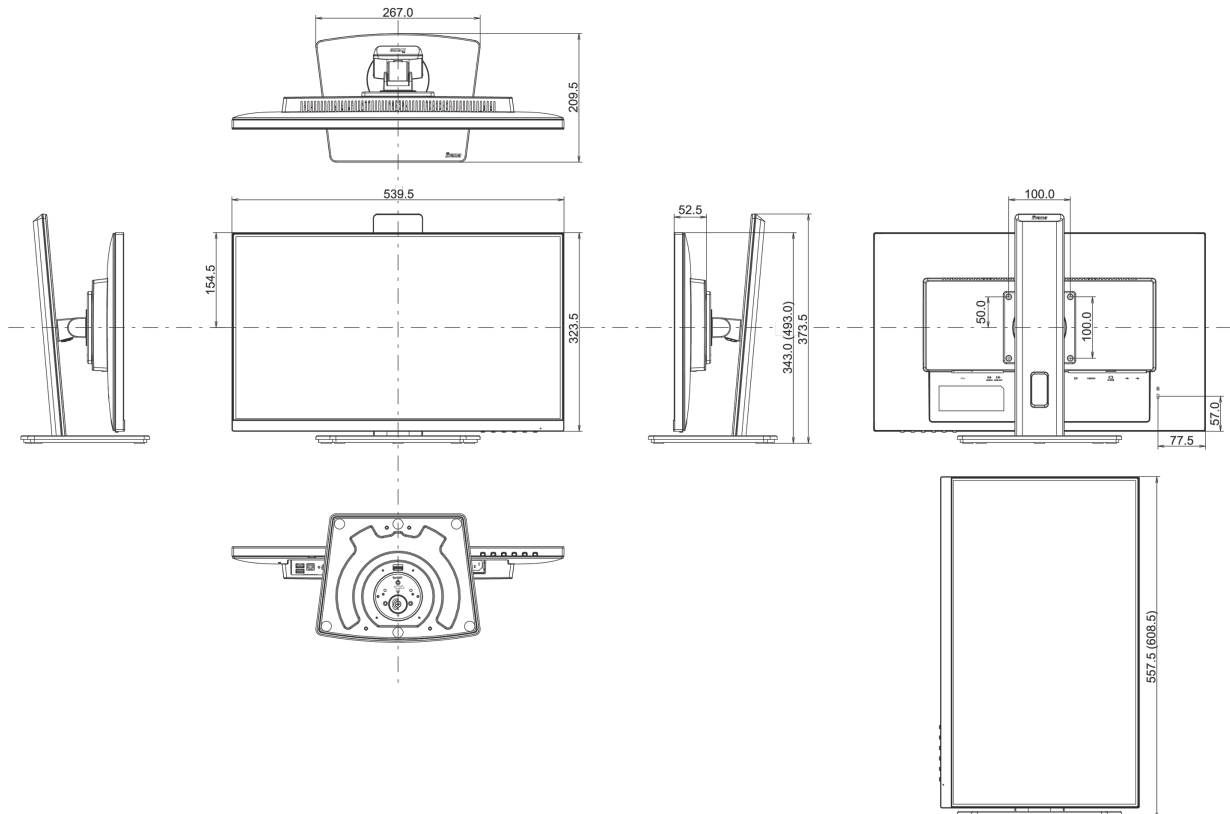

## 04 MECHANICAL

Display position adjustments	height, swivel, tilt, pivot (rotation both sides)
Height adjustment	150mm
Rotation (PIVOT function)	90°
Swivel stand	90°; 45 ° left; 45° right
Tilt angle	23° up; 5° down
VESA mounting	100 x 100mm
Cable management system	yes

## 08 DIMENSIONS / WEIGHT

Product dimensions W x H x D	539.5 x 343 (493) x 209.5mm
Box dimensions W x H x D	620 x 415 x 162mm
Weight (without box)	5.3kg
Weight (with box)	6.7kg
EAN code	4948570121229

*All trademarks and registered trademarks acknowledged. E & O E. Specification subject to change without notice. All LCD's comply with ISO-9241-307:2008 in connection with pixel defects.*