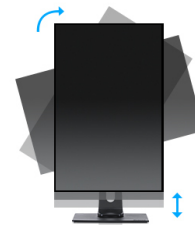

HAS (150mm) + PIVOT

With a height adjustable stand you will create an ergonomic work posture and position that meets all health and safety requirements. This will not only prevent any health issues but will also increase your productivity. The pivot function allows the screen to rotate from landscape to portrait orientation. This functionality can be useful if the application requires more height than width.