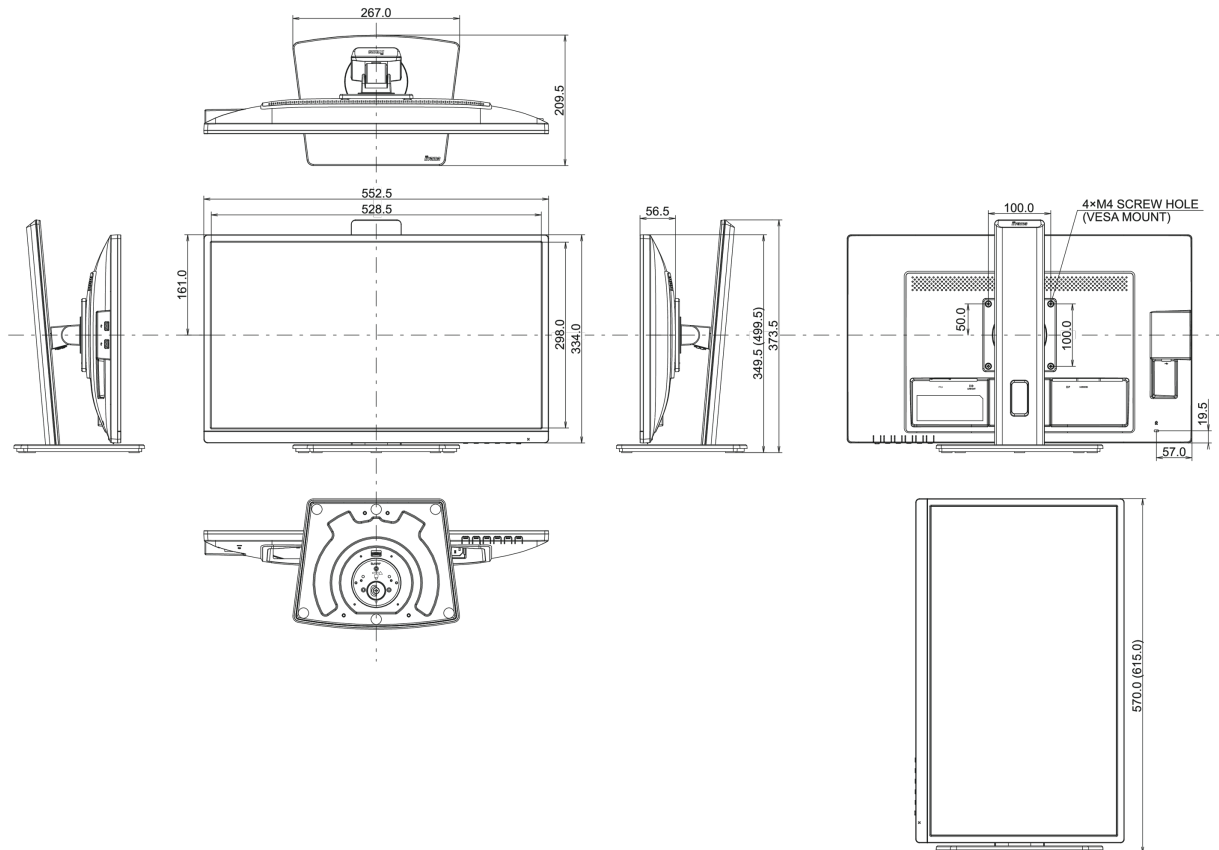

01 DISPLAY CHARACTERISTICS

Diagonal	23.8", 60.5cm
Panel	VA LED, matte finish
Native resolution	1920 x 1080 @75Hz (2.1 megapixel Full HD)
Aspect ratio	16:9
Panel brightness	250 cd/m ²
Static contrast	3 000:1
Advanced contrast	80M:1
Response time (GTG)	4ms
Viewing zone	horizontal/vertical: 178°/178°, right/left: 89°/89°, up/down: 89°/89°
Colour support	16.7mIn (sRGB: 99%; NTSC: 72%)
Horizontal Sync	30 - 80kHz
Viewable area W x H	527 x 296.5mm, 20.7 x 11.7"
Pixel pitch	0.275mm
Colour	matte, black

04 MECHANICAL

Display position adjustments	height, pivot (rotation), swivel, tilt
Height adjustment	150mm
Rotation (PIVOT function)	90°
Swivel stand	90°; 45° left; 45° right
Tilt angle	23° up; 5° down
VESA mounting	100 x 100mm
Cable management system	yes

05 ACCESSORIES INCLUDED

Cables	power, USB, HDMI
Other	quick start guide, safety guide

06 POWER MANAGEMENT

Power supply unit	internal
Power supply	AC 100 - 240V, 50/60Hz
Power usage	18W typical, 0.5W stand by, 0.3W off mode

08 DIMENSIONS / WEIGHT

Product dimensions W x H x D	552.5 x 349 (499.5) x 209.5mm
Box dimensions W x H x D	627 x 420 x 162mm
Weight (without box)	5.5kg
Weight (with box)	6.8kg
EAN code	4948570121564

All trademarks and registered trademarks acknowledged. E & O E. Specification subject to change without notice. All LCD's comply with ISO-9241-307:2008 in connection with pixel defects.