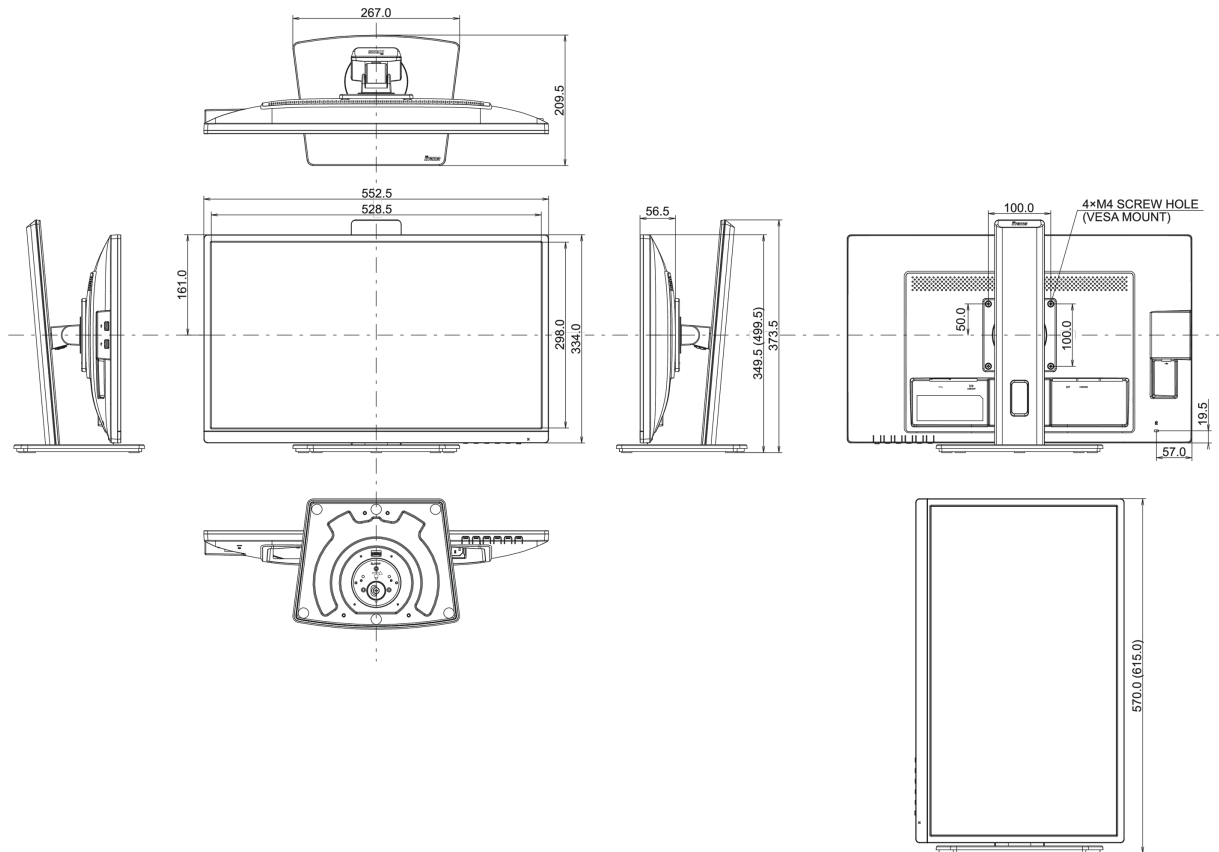

01 DISPLAY CHARACTERISTICS

Diagonal	23.8", 60.5cm
Panel	VA LED, matte finish
Native resolution	1920 x 1080 @75Hz (2.1 megapixel Full HD)
Aspect ratio	16:9
Panel brightness	250 cd/m ²
Static contrast	3 000:1
Advanced contrast	80M:1
Response time (GTG)	4ms
Viewing zone	horizontal/vertical: 178°/178°, right/left: 89°/89°, up/down: 89°/89°
Colour support	16.7mIn (sRGB: 99%; NTSC: 72%)
Horizontal Sync	30 - 80kHz
Viewable area W x H	527 x 296.5mm, 20.7 x 11.7"
Pixel pitch	0.275mm
Colour	matte, black

04 MECHANICAL

Display position adjustments	height, pivot (rotation), swivel, tilt
Height adjustment	150mm
Rotation (PIVOT function)	90°
Swivel stand	90°; 45° left; 45° right
Tilt angle	23° up; 5° down
VESA mounting	100 x 100mm
Cable management system	yes

05 ACCESSORIES INCLUDED

Cables	power, USB, HDMI
Other	quick start guide, safety guide

06 POWER MANAGEMENT

Power supply unit	internal
Power supply	AC 100 - 240V, 50/60Hz
Power usage	18W typical, 0.5W stand by, 0.3W off mode

08 DIMENSIONS / WEIGHT

Product dimensions W x H x D	552.5 x 349 (499.5) x 209.5mm
Box dimensions W x H x D	627 x 420 x 162mm
Weight (without box)	5.5kg
Weight (with box)	6.8kg
EAN code	4948570121564

All trademarks and registered trademarks acknowledged. E & O E. Specification subject to change without notice. All LCD's comply with ISO-9241-307:2008 in connection with pixel defects.